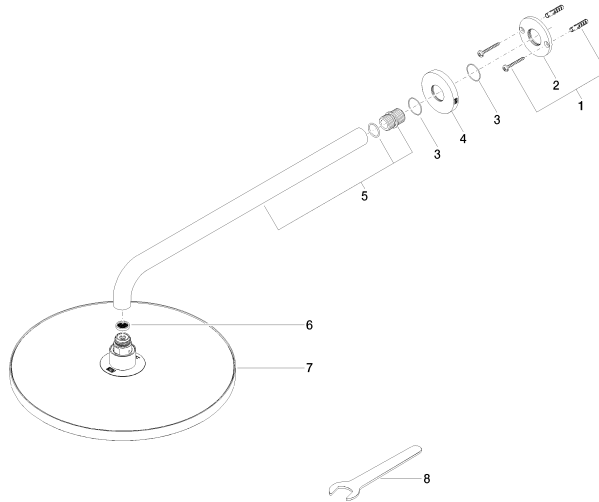

**Rain shower with wall fixing FlowReduce 300 mm - Brushed Dark Platinum**

TARA

28 678 970

Fits: TARA, LISSÉ, VAIA, META

- 450mm projection
- rain shower Ø 300 mm
- PURE RAIN, max. flow rate 9 l/min (at 3 bar)
- Function from: 7 l/min
- rosette Ø 60 mm
- 1/2" connection
- with anti-scale system
- quick clearing
- This product can help a building meet the requirements of Green Building Rating Systems, e.g. LEED®, BREEAM®, DGNB

## Rain shower with wall fixing FlowReduce 300 mm - Brushed Dark Platinum

---

TARA

28 678 970

Certificates

---

LGA\_29

28 678 970

**Product version from 4/1/2024**

Parts for other finishes can be found here: [Chrome](#)

Rain shower with wall fixing FlowReduce 300 mm - Brushed Dark Platinum

TARA

28 678 970

**Spare parts list**

**Product version from 4/1/2024**

No.	Item Number	Name	Quantity used	Delivery time
	04 30 31 032 00 90	fixing set	9	2