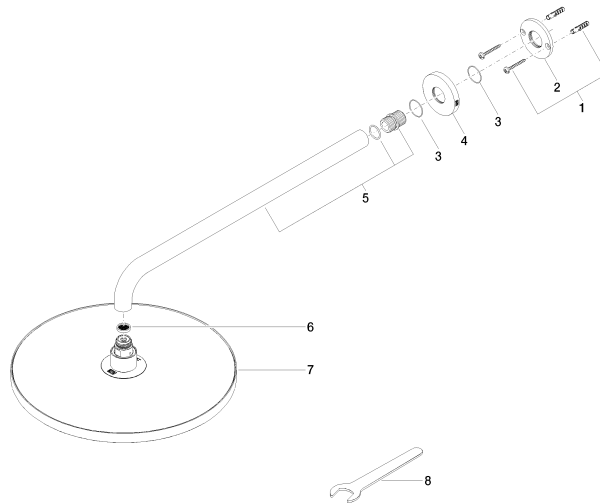

Rain shower with wall fixing 300 mm - Matte Black

TARA

28 679 970

- 450mm projection
- rain shower Ø 300 mm
- PURE RAIN, max. flow rate 14 l/min (at 3 bar)
- Function from: 10 l/min
- rosette Ø 60 mm
- 1/2" connection
- with anti-scale system
- quick clearing
- WRAS 2212012

Recommended miscellaneous

- Concealed wall elbow -** 35 085 970 90
- max. recess depth 163 mm
 - min. recess depth 90 mm

28 679 970

mm [inches]

Flow rate chart

Codes & Standards

DIN 4109

EN 1112

ISO 3822

Scottish Water
Byelaws

UK Water Supply
Regulations

Ü-Zeichen

Rain shower with wall fixing 300 mm - Matte Black

TARA

28 679 970

Certificates

LGA_29

DVGW_DW-
6517DN0

WRAS_2212

28 679 970

Product version from 3/13/2017

Rain shower with wall fixing 300 mm - Matte Black

TARA

28 679 970