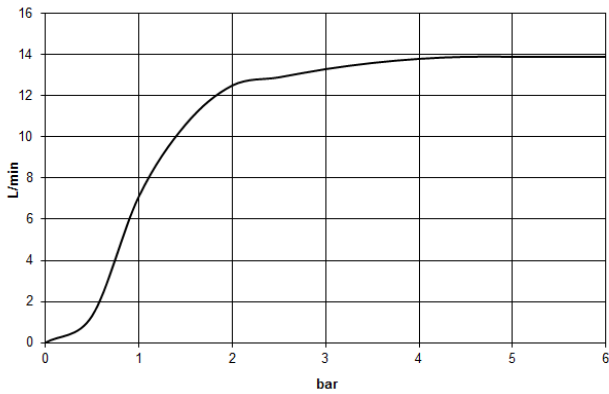

**Rain shower with wall fixing 300 mm - Brushed Bronze**

TARA

28 679 970

- 450mm projection
- rain shower Ø 300 mm
- PURE RAIN, max. flow rate 14 l/min (at 3 bar)
- Function from: 10 l/min
- rosette Ø 60 mm
- 1/2" connection
- with anti-scale system
- quick clearing
- WRAS 2212012

**Recommended miscellaneous**

- Concealed wall elbow -** 35 085 970 90
- min. recess depth 90 mm
  - max. recess depth 163 mm

28 679 970

mm [inches]

**Flow rate chart**

**Codes & Standards**

DIN 4109

EN 1112