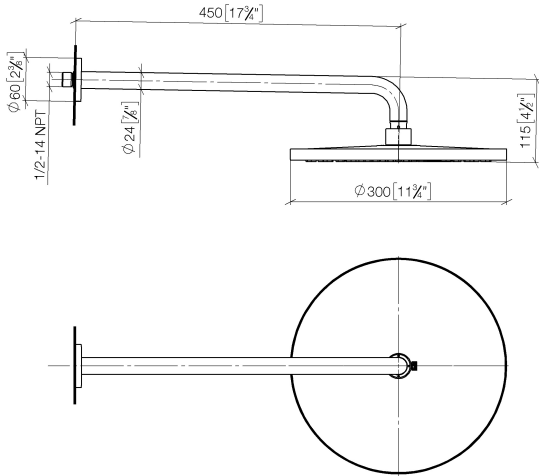

**Rain shower with wall fixing 300 mm - Brushed Bronze**

TARA

28 679 970

- 450mm projection
- rain shower Ø 300 mm
- PURE RAIN, max. flow rate 14 l/min (at 3 bar)
- Function from: 10 l/min
- rosette Ø 60 mm
- 1/2" connection
- with anti-scale system
- quick clearing
- WRAS 2212012

Fits: TARA, LISSÉ, VAIA, META

	Brushed Bronze	28 679 970-42
	Chrome	28 679 970-00
	Brushed Platinum	28 679 970-06
	Platinum	28 679 970-08
	Dark Chrome	28 679 970-19
	Light Gold	28 679 970-26
	Brushed Light Gold	28 679 970-27
	Brushed Durabronze (23kt Gold)	28 679 970-28
	Matte Black	28 679 970-33
	Brushed Champagne (22kt Gold)	28 679 970-46
	Champagne (22kt Gold)	28 679 970-47
	Brushed Chrome	28 679 970-93
	Brushed Dark Platinum	28 679 970-99

**Recommended miscellaneous**

- Concealed wall elbow -** 35 085 970 90
- min. recess depth 90 mm
  - max. recess depth 163 mm

28 679 970

mm [inches]

**Flow rate chart**

**Codes & Standards**

DIN 4109

EN 1112

#### Product version from 3/13/2017

No.	Item Number	Name	Quantity used	Delivery time
	04 30 31 032 00 90	fixing set	9	2