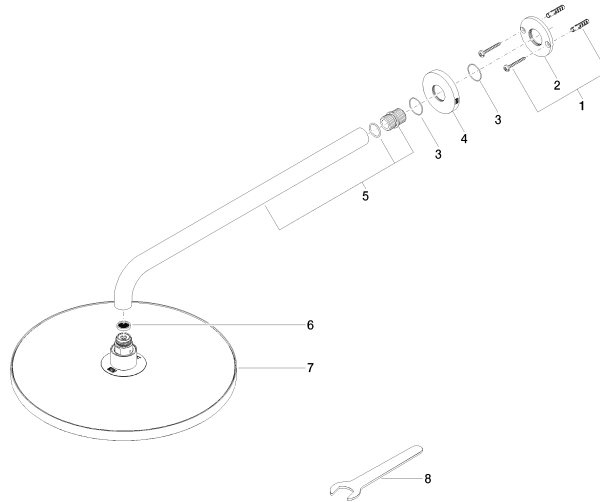

Rain shower with wall fixing 300 mm - Champagne (22kt Gold)

TARA

28 679 970

- 450mm projection
- rain shower Ø 300 mm
- PURE RAIN, max. flow rate 14 l/min (at 3 bar)
- Function from: 10 l/min
- rosette Ø 60 mm
- 1/2" connection
- with anti-scale system
- quick clearing
- WRAS 2212012

DIN 4109

EN 1112

ISO 3822

Scottish Water
Byelaws

UK Water Supply
Regulations

Ü-Zeichen

Rain shower with wall fixing 300 mm - Champagne (22kt Gold)

TARA

28 679 970

Certificates

LGA_29

DVGW_DW-
6517DN0

WRAS_2212

28 679 970

Product version from 3/13/2017

Rain shower with wall fixing 300 mm - Champagne (22kt Gold)

TARA

28 679 970

Spare parts list

Product version from 3/13/2017

No.	Item Number	Name	Quantity used	Delivery time
	04 30 31 032 00 90	fixing set	9	2