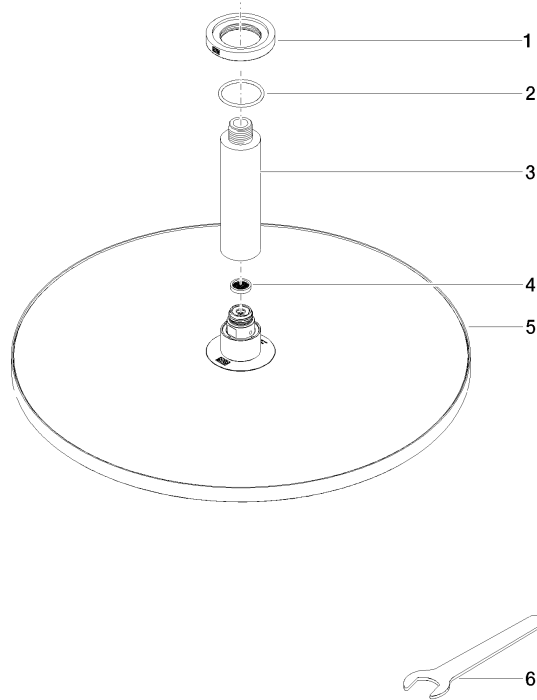

Rain shower with ceiling fixing 400 mm - Chrome

TARA

28 699 970

Fits: TARA, LISSÉ, VAIA, META

- rain shower Ø 400 mm
- PURE RAIN, max. flow rate 20 l/min (at 3 bar)
- Max. flow rate 20 l/min (at 3 bar)
- Function from: 12 l/min
- rosette Ø 60 mm optional
- 1/2" connection
- with anti-scale system
- quick clearing
- WRAS 2212012

Recommended miscellaneous

	Concealed wall elbow - ● max. recess depth 163 mm ● min. recess depth 90 mm	35 085 970 90
---	--	---------------

28 699 970

mm [inches]

Flow rate chart

Codes & Standards

DIN 4109

EN 1112

ISO 3822

Scottish Water
Byelaws

UK Water Supply
Regulations

Ü-Zeichen

Rain shower with ceiling fixing 400 mm - Chrome

TARA

28 699 970

Certificates

DVGW_DW-
6517DN0

LGA_29

WRAS_2212

28 699 970

Product version from 3/13/2017

Rain shower with ceiling fixing 400 mm - Chrome

TARA

28 699 970