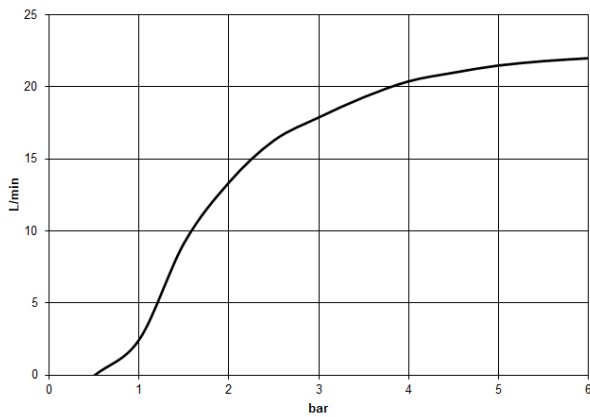

Rain shower with ceiling fixing 400 mm - Chrome

TARA

28 699 970

Fits: TARA, LISSÉ, VAIA, META

- rain shower Ø 400 mm
- PURE RAIN, max. flow rate 20 l/min (at 3 bar)
- Max. flow rate 20 l/min (at 3 bar)
- Function from: 12 l/min
- rosette Ø 60 mm optional
- 1/2" connection
- with anti-scale system
- quick clearing
- WRAS 2212012

Recommended miscellaneous

	Concealed wall elbow - ● max. recess depth 163 mm ● min. recess depth 90 mm	35 085 970 90
---	--	---------------

28 699 970

mm [inches]

Flow rate chart

Codes & Standards

DIN 4109

EN 1112