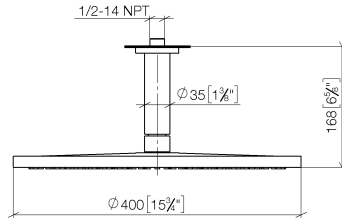

Rain shower with ceiling fixing 400 mm - Chrome

TARA

28 699 970

Fits: TARA, LISSÉ, VAIA, META

- rain shower Ø 400 mm
- PURE RAIN, max. flow rate 20 l/min (at 3 bar)
- Max. flow rate 20 l/min (at 3 bar)
- Function from: 12 l/min
- rosette Ø 60 mm optional
- 1/2" connection
- with anti-scale system
- quick clearing
- WRAS 2212012

Product change as of 1st April 2024: max. flow 20l/min

	Chrome	28 699 970-00
	Brushed Platinum	28 699 970-06
	Platinum	28 699 970-08
	Dark Chrome	28 699 970-19
	Light Gold	28 699 970-26
	Brushed Light Gold	28 699 970-27
	Brushed Durabronze (23kt Gold)	28 699 970-28
	Matte Black	28 699 970-33
	Brushed Bronze	28 699 970-42
	Brushed Champagne (22kt Gold)	28 699 970-46
	Champagne (22kt Gold)	28 699 970-47
	Brushed Chrome	28 699 970-93
	Brushed Dark Platinum	28 699 970-99

Recommended miscellaneous

	Concealed wall elbow - ● max. recess depth 163 mm ● min. recess depth 90 mm	35 085 970 90
---	--	---------------

28 699 970

mm [inches]

Flow rate chart

Codes & Standards

DIN 4109

EN 1112