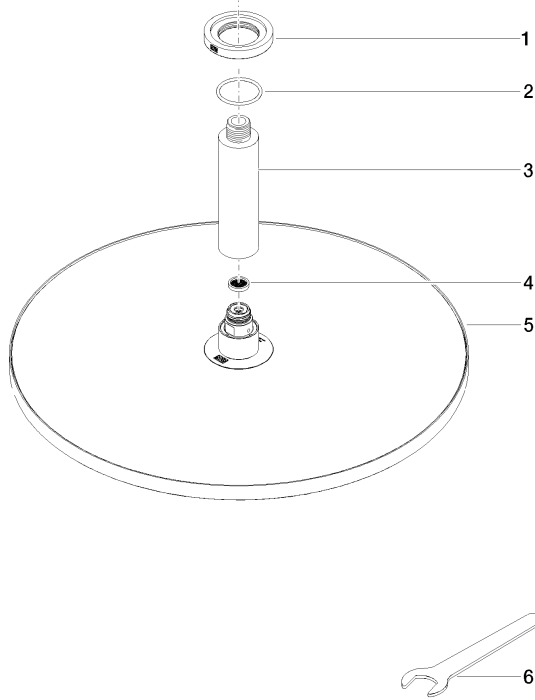

Rain shower with ceiling fixing 400 mm - Brushed Platinum

TARA

28 699 970

Fits: TARA, LISSÉ, VAIA, META

- rain shower Ø 400 mm
- PURE RAIN, max. flow rate 20 l/min (at 3 bar)
- Max. flow rate 20 l/min (at 3 bar)
- Function from: 12 l/min
- rosette Ø 60 mm optional
- 1/2" connection
- with anti-scale system
- quick clearing
- WRAS 2212012

Recommended miscellaneous

- Concealed wall elbow -** 35 085 970 90
- max. recess depth 163 mm
 - min. recess depth 90 mm

28 699 970

mm [inches]

Flow rate chart

Codes & Standards

DIN 4109

EN 1112

ISO 3822

Scottish Water
Byelaws

UK Water Supply
Regulations

Ü-Zeichen

Rain shower with ceiling fixing 400 mm - Brushed Platinum

TARA

28 699 970

Certificates

DVGW_DW-
6517DN0

LGA_29

WRAS_2212

28 699 970

Product version from 3/13/2017

Rain shower with ceiling fixing 400 mm - Brushed Platinum

TARA

28 699 970