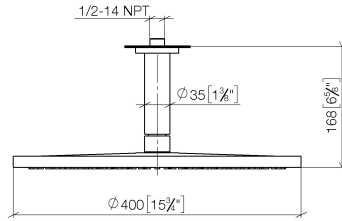

Rain shower with ceiling fixing 400 mm - Brushed Platinum

TARA

28 699 970

Fits: TARA, LISSÉ, VAIA, META

- rain shower Ø 400 mm
- PURE RAIN, max. flow rate 20 l/min (at 3 bar)
- Max. flow rate 20 l/min (at 3 bar)
- Function from: 12 l/min
- rosette Ø 60 mm optional
- 1/2" connection
- with anti-scale system
- quick clearing
- WRAS 2212012

Product change as of 1st April 2024: max. flow 20l/min

	Brushed Platinum	28 699 970-06
	Chrome	28 699 970-00
	Platinum	28 699 970-08
	Dark Chrome	28 699 970-19
	Light Gold	28 699 970-26
	Brushed Light Gold	28 699 970-27
	Brushed Durabronze (23kt Gold)	28 699 970-28
	Matte Black	28 699 970-33
	Brushed Bronze	28 699 970-42
	Brushed Champagne (22kt Gold)	28 699 970-46
	Champagne (22kt Gold)	28 699 970-47
	Brushed Chrome	28 699 970-93
	Brushed Dark Platinum	28 699 970-99

Recommended miscellaneous

- Concealed wall elbow -** 35 085 970 90
- max. recess depth 163 mm
 - min. recess depth 90 mm

28 699 970

mm [inches]

Flow rate chart

Codes & Standards

DIN 4109

EN 1112