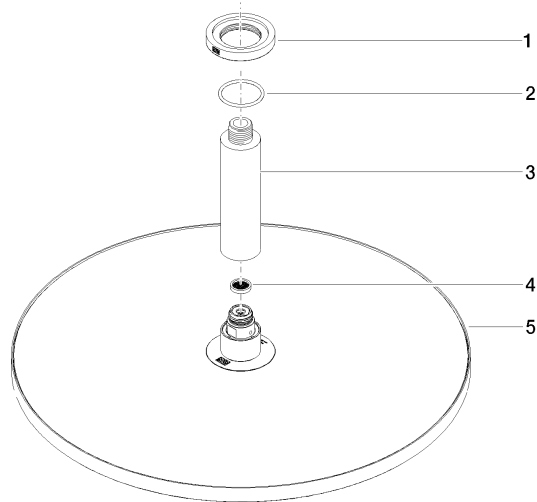

Rain shower with ceiling fixing 400 mm - Platinum

TARA

28 699 970

Fits: TARA, LISSÉ, VAIA, META

- rain shower Ø 400 mm
- PURE RAIN, max. flow rate 20 l/min (at 3 bar)
- Max. flow rate 20 l/min (at 3 bar)
- Function from: 12 l/min
- rosette Ø 60 mm optional
- 1/2" connection
- with anti-scale system
- quick clearing
- WRAS 2212012

Recommended miscellaneous

- Concealed wall elbow -** 35 085 970 90
- max. recess depth 163 mm
 - min. recess depth 90 mm

28 699 970

mm [inches]

Flow rate chart

Codes & Standards

DIN 4109

EN 1112

ISO 3822

Scottish Water
Byelaws

UK Water Supply
Regulations

Ü-Zeichen

Rain shower with ceiling fixing 400 mm - Platinum

TARA

28 699 970

Certificates

DVGW_DW-
6517DN0

LGA_29

WRAS_2212

28 699 970

Product version from 3/13/2017

Rain shower with ceiling fixing 400 mm - Platinum

TARA

28 699 970