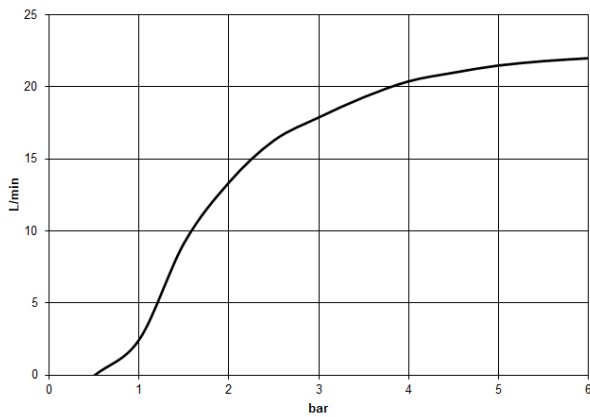

Rain shower with ceiling fixing 400 mm - Platinum

TARA

28 699 970

Fits: TARA, LISSÉ, VAIA, META

- rain shower Ø 400 mm
- PURE RAIN, max. flow rate 20 l/min (at 3 bar)
- Max. flow rate 20 l/min (at 3 bar)
- Function from: 12 l/min
- rosette Ø 60 mm optional
- 1/2" connection
- with anti-scale system
- quick clearing
- WRAS 2212012

Recommended miscellaneous

- Concealed wall elbow -** 35 085 970 90
- max. recess depth 163 mm
 - min. recess depth 90 mm

28 699 970

mm [inches]

Flow rate chart

Codes & Standards

DIN 4109

EN 1112