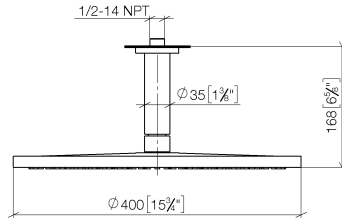

Rain shower with ceiling fixing 400 mm - Platinum

TARA

28 699 970

Fits: TARA, LISSÉ, VAIA, META

- rain shower Ø 400 mm
- PURE RAIN, max. flow rate 20 l/min (at 3 bar)
- Max. flow rate 20 l/min (at 3 bar)
- Function from: 12 l/min
- rosette Ø 60 mm optional
- 1/2" connection
- with anti-scale system
- quick clearing
- WRAS 2212012

Product change as of 1st April 2024: max. flow 20l/min

	Platinum	28 699 970-08
	Chrome	28 699 970-00
	Brushed Platinum	28 699 970-06
	Dark Chrome	28 699 970-19
	Light Gold	28 699 970-26
	Brushed Light Gold	28 699 970-27
	Brushed Durabronze (23kt Gold)	28 699 970-28
	Matte Black	28 699 970-33
	Brushed Bronze	28 699 970-42
	Brushed Champagne (22kt Gold)	28 699 970-46
	Champagne (22kt Gold)	28 699 970-47
	Brushed Chrome	28 699 970-93
	Brushed Dark Platinum	28 699 970-99

Recommended miscellaneous

- Concealed wall elbow -** 35 085 970 90
- max. recess depth 163 mm
 - min. recess depth 90 mm

28 699 970

mm [inches]

Flow rate chart

Codes & Standards

DIN 4109

EN 1112