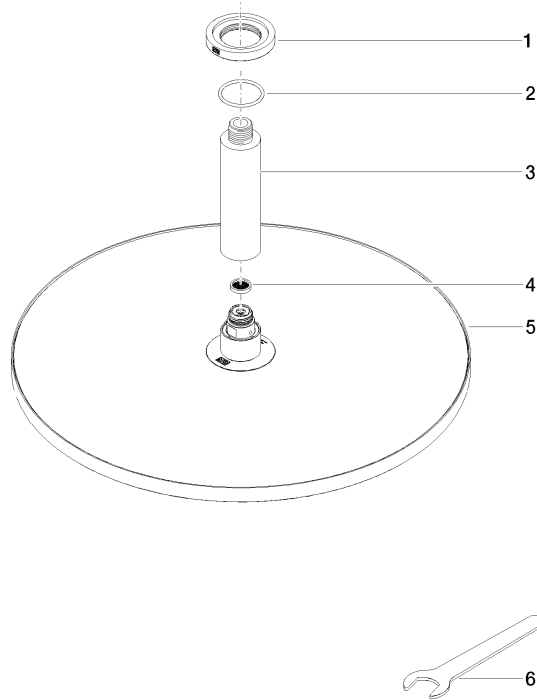

**Rain shower with ceiling fixing 400 mm - Light Gold**

TARA

28 699 970

Fits: TARA, LISSÉ, VAIA, META

- rain shower Ø 400 mm
- PURE RAIN, max. flow rate 20 l/min (at 3 bar)
- Max. flow rate 20 l/min (at 3 bar)
- Function from: 12 l/min
- rosette Ø 60 mm optional
- 1/2" connection
- with anti-scale system
- quick clearing
- WRAS 2212012

**Recommended miscellaneous**

- Concealed wall elbow -** 35 085 970 90
- min. recess depth 90 mm
  - max. recess depth 163 mm

28 699 970

mm [inches]

Flow rate chart

Codes & Standards

DIN 4109

EN 1112

### Certificates

---

DVGW\_DW-  
6517DN0

LGA\_29

WRAS\_2212

28 699 970

Product version from 3/13/2017

Rain shower with ceiling fixing 400 mm - Light Gold

TARA

28 699 970

**Spare parts list**

**Product version from 3/13/2017**

No.	Item Number	Name	Quantity used	Delivery time
	09 27 22 040-26	rosette	6	60