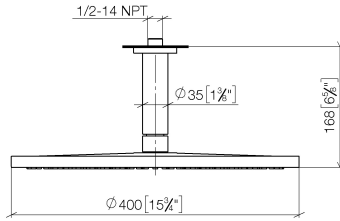

Rain shower with ceiling fixing 400 mm - Brushed Light Gold

TARA

28 699 970

Fits: TARA, LISSÉ, VAIA, META

- rain shower Ø 400 mm
- PURE RAIN, max. flow rate 20 l/min (at 3 bar)
- Max. flow rate 20 l/min (at 3 bar)
- Function from: 12 l/min
- rosette Ø 60 mm optional
- 1/2" connection
- with anti-scale system
- quick clearing
- WRAS 2212012

Recommended miscellaneous

Concealed wall elbow -

35 085 970 90

- min. recess depth 90 mm
- max. recess depth 163 mm

28 699 970

mm [inches]

Flow rate chart

Codes & Standards