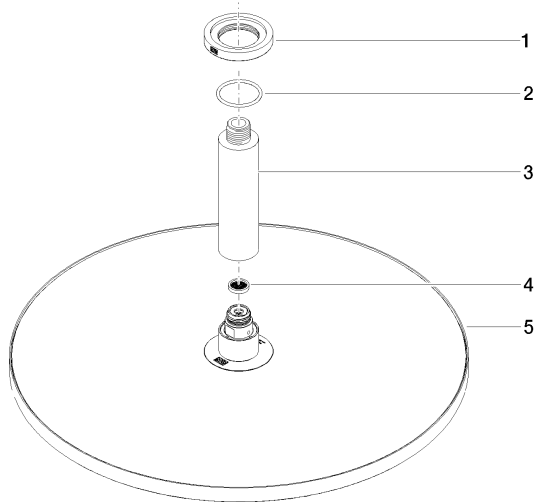

Rain shower with ceiling fixing 400 mm - Brushed Light Gold

TARA

28 699 970

Fits: TARA, LISSÉ, VAIA, META

- rain shower Ø 400 mm
- PURE RAIN, max. flow rate 20 l/min (at 3 bar)
- Max. flow rate 20 l/min (at 3 bar)
- Function from: 12 l/min
- rosette Ø 60 mm optional
- 1/2" connection
- with anti-scale system
- quick clearing
- WRAS 2212012

Recommended miscellaneous

Concealed wall elbow -

35 085 970 90

- min. recess depth 90 mm
- max. recess depth 163 mm

28 699 970

mm [inches]

Flow rate chart

Codes & Standards

28 699 970

Certificates

DVGW_DW-
6517DN0

LGA_29

WRAS_2212

28 699 970

Product version from 3/13/2017

Rain shower with ceiling fixing 400 mm - Brushed Light Gold

TARA

28 699 970

Spare parts list

Product version from 3/13/2017

No.	Item Number	Name	Quantity used	Delivery time
	09 27 22 040-27	rosette	6	60