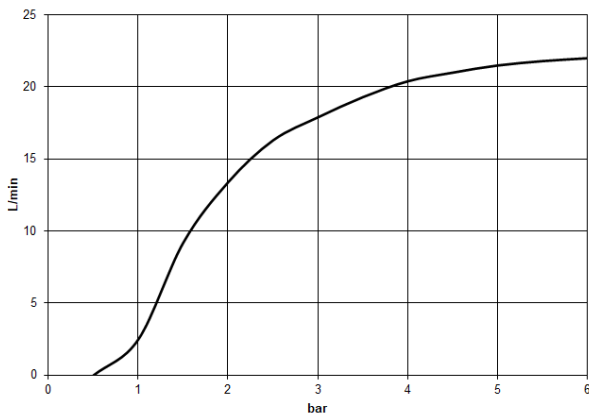

Rain shower with ceiling fixing 400 mm - Brushed Light Gold

TARA

28 699 970

Fits: TARA, LISSÉ, VAIA, META

- rain shower Ø 400 mm
- PURE RAIN, max. flow rate 20 l/min (at 3 bar)
- Max. flow rate 20 l/min (at 3 bar)
- Function from: 12 l/min
- rosette Ø 60 mm optional
- 1/2" connection
- with anti-scale system
- quick clearing
- WRAS 2212012

Recommended miscellaneous

Concealed wall elbow -

35 085 970 90

- min. recess depth 90 mm
- max. recess depth 163 mm

28 699 970

mm [inches]

Flow rate chart

Codes & Standards