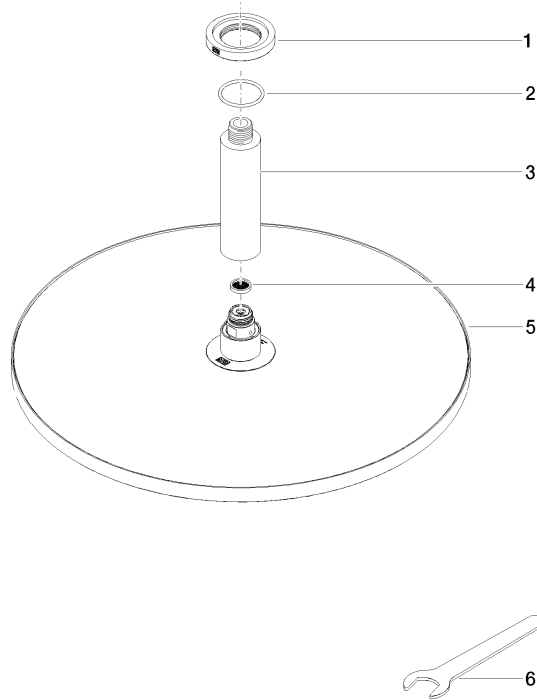

Rain shower with ceiling fixing 400 mm - Brushed Durabronze (23kt Gold)

TARA

28 699 970

Fits: TARA, LISSÉ, VAIA, META

- rain shower Ø 400 mm
- PURE RAIN, max. flow rate 20 l/min (at 3 bar)
- Max. flow rate 20 l/min (at 3 bar)
- Function from: 12 l/min
- rosette Ø 60 mm optional
- 1/2" connection
- with anti-scale system
- quick clearing
- WRAS 2212012

Recommended miscellaneous

	Concealed wall elbow - ●max. recess depth 163 mm ●min. recess depth 90 mm	35 085 970 90
---	--	---------------

28 699 970

mm [inches]

Flow rate chart

Codes & Standards

DIN 4109

EN 1112

ISO 3822

Scottish Water
Byelaws

UK Water Supply
Regulations

Ü-Zeichen

Rain shower with ceiling fixing 400 mm - Brushed Durabronz (23kt Gold)

TARA

28 699 970

Certificates

DVGW_DW-
6517DN0

LGA_29

WRAS_2212

28 699 970

Product version from 3/13/2017

Rain shower with ceiling fixing 400 mm - Brushed Durabronz (23kt Gold)

TARA

28 699 970