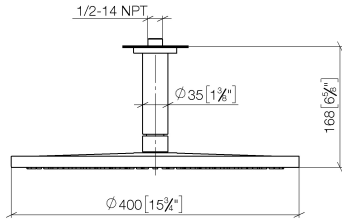

Rain shower with ceiling fixing 400 mm - Brushed Durabronze (23kt Gold)

TARA

28 699 970

Fits: TARA, LISSÉ, VAIA, META

- rain shower Ø 400 mm
- PURE RAIN, max. flow rate 20 l/min (at 3 bar)
- Max. flow rate 20 l/min (at 3 bar)
- Function from: 12 l/min
- rosette Ø 60 mm optional
- 1/2" connection
- with anti-scale system
- quick clearing
- WRAS 2212012

Product change as of 1st April 2024: max. flow 20l/min

	Brushed Durabronze (23kt Gold)	28 699 970-28
	Chrome	28 699 970-00
	Brushed Platinum	28 699 970-06
	Platinum	28 699 970-08
	Dark Chrome	28 699 970-19
	Light Gold	28 699 970-26
	Brushed Light Gold	28 699 970-27
	Matte Black	28 699 970-33
	Brushed Bronze	28 699 970-42
	Brushed Champagne (22kt Gold)	28 699 970-46
	Champagne (22kt Gold)	28 699 970-47
	Brushed Chrome	28 699 970-93
	Brushed Dark Platinum	28 699 970-99

Recommended miscellaneous

	Concealed wall elbow - ●max. recess depth 163 mm ●min. recess depth 90 mm	35 085 970 90
---	--	---------------

28 699 970

mm [inches]

Flow rate chart

Codes & Standards

DIN 4109

EN 1112