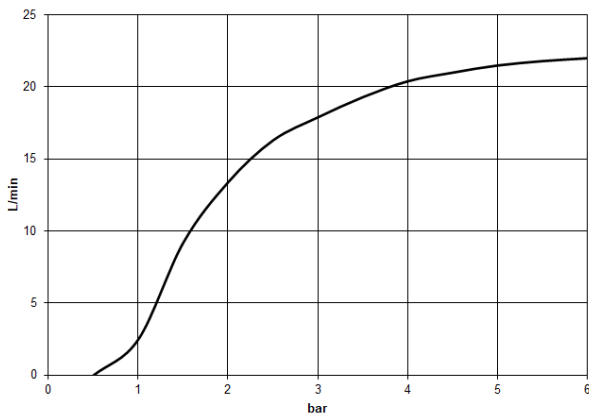

Rain shower with ceiling fixing 400 mm - Brushed Durabronze (23kt Gold)

TARA

28 699 970

Fits: TARA, LISSÉ, VAIA, META

- rain shower Ø 400 mm
- PURE RAIN, max. flow rate 20 l/min (at 3 bar)
- Max. flow rate 20 l/min (at 3 bar)
- Function from: 12 l/min
- rosette Ø 60 mm optional
- 1/2" connection
- with anti-scale system
- quick clearing
- WRAS 2212012

Recommended miscellaneous

	Concealed wall elbow - ●max. recess depth 163 mm ●min. recess depth 90 mm	35 085 970 90
---	--	---------------

28 699 970

mm [inches]

Flow rate chart

Codes & Standards

DIN 4109

EN 1112