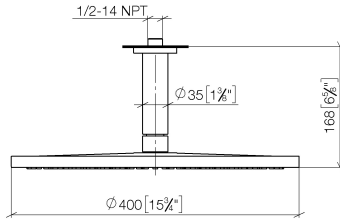

Rain shower with ceiling fixing 400 mm - Matte Black

TARA

28 699 970

Fits: TARA, LISSÉ, VAIA, META

- rain shower Ø 400 mm
- PURE RAIN, max. flow rate 20 l/min (at 3 bar)
- Max. flow rate 20 l/min (at 3 bar)
- Function from: 12 l/min
- rosette Ø 60 mm optional
- 1/2" connection
- with anti-scale system
- quick clearing
- WRAS 2212012

Recommended miscellaneous

Concealed wall elbow -

35 085 970 90

- max. recess depth 163 mm
- min. recess depth 90 mm

28 699 970

mm [inches]

Flow rate chart

Codes & Standards