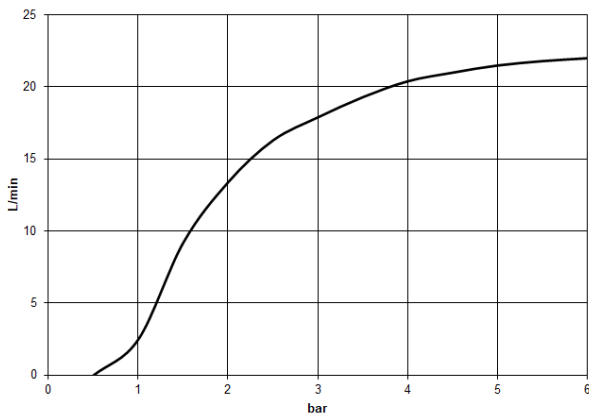

Rain shower with ceiling fixing 400 mm - Matte Black

TARA

28 699 970

Fits: TARA, LISSÉ, VAIA, META

- rain shower Ø 400 mm
- PURE RAIN, max. flow rate 20 l/min (at 3 bar)
- Max. flow rate 20 l/min (at 3 bar)
- Function from: 12 l/min
- rosette Ø 60 mm optional
- 1/2" connection
- with anti-scale system
- quick clearing
- WRAS 2212012

Product change as of 1st April 2024: max. flow 20l/min

| | | |
|--|--------------------------------|---------------|
|  | Matte Black | 28 699 970-33 |
|  | Chrome | 28 699 970-00 |
|  | Brushed Platinum | 28 699 970-06 |
|  | Platinum | 28 699 970-08 |
|  | Dark Chrome | 28 699 970-19 |
|  | Light Gold | 28 699 970-26 |
|  | Brushed Light Gold | 28 699 970-27 |
|  | Brushed Durabronze (23kt Gold) | 28 699 970-28 |
|  | Brushed Bronze | 28 699 970-42 |
|  | Brushed Champagne (22kt Gold) | 28 699 970-46 |
|  | Champagne (22kt Gold) | 28 699 970-47 |
|  | Brushed Chrome | 28 699 970-93 |
|  | Brushed Dark Platinum | 28 699 970-99 |

Recommended miscellaneous

Concealed wall elbow -

35 085 970 90

- max. recess depth 163 mm
- min. recess depth 90 mm

28 699 970

mm [inches]

Flow rate chart

Codes & Standards