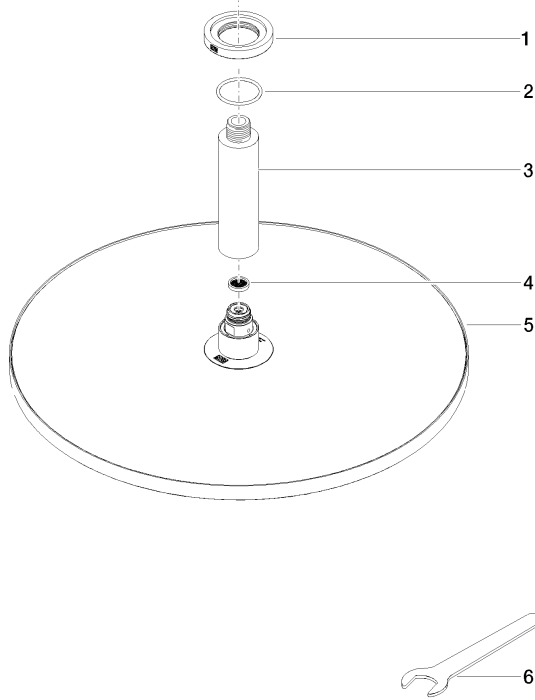

Rain shower with ceiling fixing 400 mm - Matte Black

TARA

28 699 970

Fits: TARA, LISSÉ, VAIA, META

- rain shower Ø 400 mm
- PURE RAIN, max. flow rate 20 l/min (at 3 bar)
- Max. flow rate 20 l/min (at 3 bar)
- Function from: 12 l/min
- rosette Ø 60 mm optional
- 1/2" connection
- with anti-scale system
- quick clearing
- WRAS 2212012

Recommended miscellaneous

Concealed wall elbow -

35 085 970 90

- max. recess depth 163 mm
- min. recess depth 90 mm

28 699 970

mm [inches]

Flow rate chart

Codes & Standards

DIN 4109

EN 1112

ISO 3822

Scottish Water
Byelaws

UK Water Supply
Regulations

Ü-Zeichen

Rain shower with ceiling fixing 400 mm - Matte Black

TARA

28 699 970

Certificates

DVGW_DW-
6517DN0

LGA_29

WRAS_2212

28 699 970

Product version from 3/13/2017

Rain shower with ceiling fixing 400 mm - Matte Black