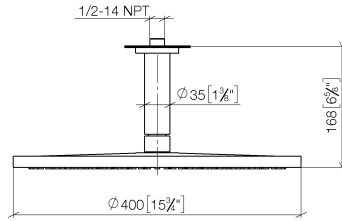

## Rain shower with ceiling fixing 400 mm - Brushed Bronze

TARA

28 699 970

Fits: TARA, LISSÉ, VAIA, META

- rain shower Ø 400 mm
- PURE RAIN, max. flow rate 20 l/min (at 3 bar)
- Max. flow rate 20 l/min (at 3 bar)
- Function from: 12 l/min
- rosette Ø 60 mm optional
- 1/2" connection
- with anti-scale system
- quick clearing
- WRAS 2212012

### Recommended miscellaneous

**Concealed wall elbow -**

35 085 970 90

- min. recess depth 90 mm
- max. recess depth 163 mm

28 699 970

mm [inches]

Flow rate chart

Codes & Standards