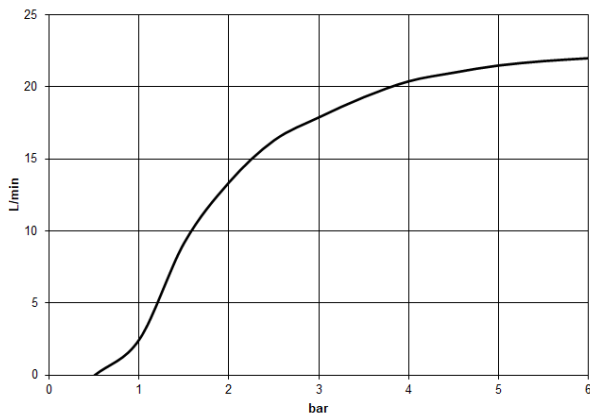

## Rain shower with ceiling fixing 400 mm - Brushed Bronze

TARA

28 699 970

Fits: TARA, LISSÉ, VAIA, META

- rain shower Ø 400 mm
- PURE RAIN, max. flow rate 20 l/min (at 3 bar)
- Max. flow rate 20 l/min (at 3 bar)
- Function from: 12 l/min
- rosette Ø 60 mm optional
- 1/2" connection
- with anti-scale system
- quick clearing
- WRAS 2212012

### Recommended miscellaneous

**Concealed wall elbow -**

35 085 970 90

- min. recess depth 90 mm
- max. recess depth 163 mm

28 699 970

mm [inches]

Flow rate chart

Codes & Standards