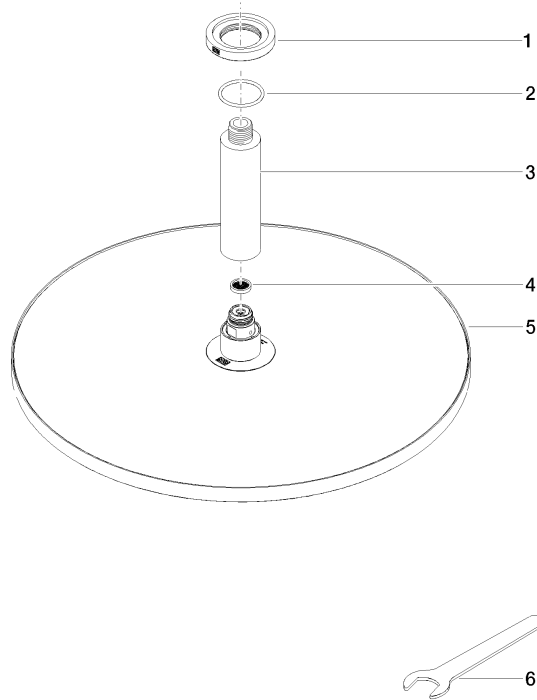

## Rain shower with ceiling fixing 400 mm - Brushed Bronze

TARA

28 699 970

Fits: TARA, LISSÉ, VAIA, META

- rain shower Ø 400 mm
- PURE RAIN, max. flow rate 20 l/min (at 3 bar)
- Max. flow rate 20 l/min (at 3 bar)
- Function from: 12 l/min
- rosette Ø 60 mm optional
- 1/2" connection
- with anti-scale system
- quick clearing
- WRAS 2212012

### Recommended miscellaneous

**Concealed wall elbow -**

35 085 970 90

- min. recess depth 90 mm
- max. recess depth 163 mm

28 699 970

mm [inches]

Flow rate chart

Codes & Standards

### Certificates

---

DVGW\_DW-  
6517DN0

LGA\_29

WRAS\_2212

28 699 970

Product version from 3/13/2017

Rain shower with ceiling fixing 400 mm - Brushed Bronze

TARA

28 699 970

**Spare parts list**

**Product version from 3/13/2017**

No.	Item Number	Name	Quantity used	Delivery time
	09 27 22 040-42	rosette	6	30