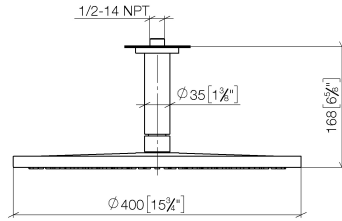

Rain shower with ceiling fixing 400 mm - Brushed Champagne (22kt Gold)

TARA

28 699 970

Fits: TARA, LISSÉ, VAIA, META

- rain shower Ø 400 mm
- PURE RAIN, max. flow rate 20 l/min (at 3 bar)
- Max. flow rate 20 l/min (at 3 bar)
- Function from: 12 l/min
- rosette Ø 60 mm optional
- 1/2" connection
- with anti-scale system
- quick clearing
- WRAS 2212012

Product change as of 1st April 2024: max. flow 20l/min

	Brushed Champagne (22kt Gold)	28 699 970-46
	Chrome	28 699 970-00
	Brushed Platinum	28 699 970-06
	Platinum	28 699 970-08
	Dark Chrome	28 699 970-19
	Light Gold	28 699 970-26
	Brushed Light Gold	28 699 970-27
	Brushed Durabronze (23kt Gold)	28 699 970-28
	Matte Black	28 699 970-33
	Brushed Bronze	28 699 970-42
	Champagne (22kt Gold)	28 699 970-47
	Brushed Chrome	28 699 970-93
	Brushed Dark Platinum	28 699 970-99

Recommended miscellaneous

- Concealed wall elbow -** 35 085 970 90
- max. recess depth 163 mm
 - min. recess depth 90 mm

28 699 970

mm [inches]

Flow rate chart

Codes & Standards

DIN 4109

EN 1112