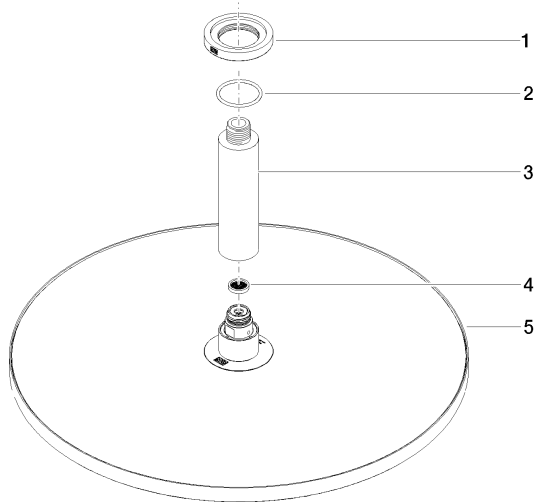

Rain shower with ceiling fixing 400 mm - Champagne (22kt Gold)

TARA

28 699 970

Fits: TARA, LISSÉ, VAIA, META

- rain shower Ø 400 mm
- PURE RAIN, max. flow rate 20 l/min (at 3 bar)
- Max. flow rate 20 l/min (at 3 bar)
- Function from: 12 l/min
- rosette Ø 60 mm optional
- 1/2" connection
- with anti-scale system
- quick clearing
- WRAS 2212012

Recommended miscellaneous

Concealed wall elbow -

35 085 970 90

- max. recess depth 163 mm
- min. recess depth 90 mm

28 699 970

mm [inches]

Flow rate chart

Codes & Standards

28 699 970

Certificates

DVGW_DW-
6517DN0

LGA_29

WRAS_2212

28 699 970

Product version from 3/13/2017

Rain shower with ceiling fixing 400 mm - Champagne (22kt Gold)

TARA

28 699 970

Spare parts list

Product version from 3/13/2017

No.	Item Number	Name	Quantity used	Delivery time
	09 27 22 040-47	rosette	6	30