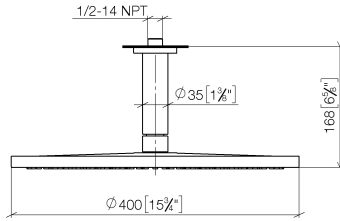

Rain shower with ceiling fixing 400 mm - Champagne (22kt Gold)

TARA

28 699 970

Fits: TARA, LISSÉ, VAIA, META

- rain shower Ø 400 mm
- PURE RAIN, max. flow rate 20 l/min (at 3 bar)
- Max. flow rate 20 l/min (at 3 bar)
- Function from: 12 l/min
- rosette Ø 60 mm optional
- 1/2" connection
- with anti-scale system
- quick clearing
- WRAS 2212012

Recommended miscellaneous

Concealed wall elbow -

35 085 970 90

- max. recess depth 163 mm
- min. recess depth 90 mm

28 699 970

mm [inches]

Flow rate chart

Codes & Standards