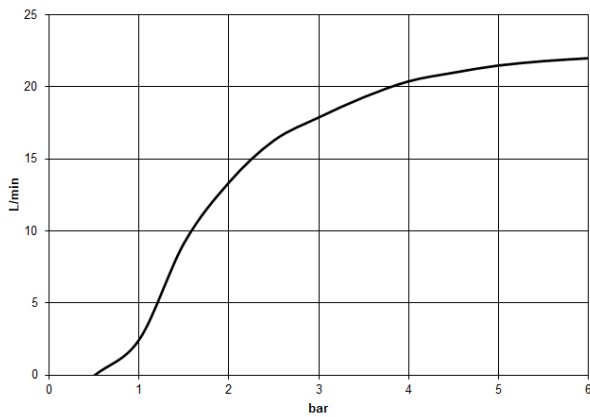

Rain shower with ceiling fixing 400 mm - Champagne (22kt Gold)

TARA

28 699 970

Fits: TARA, LISSÉ, VAIA, META

- rain shower Ø 400 mm
- PURE RAIN, max. flow rate 20 l/min (at 3 bar)
- Max. flow rate 20 l/min (at 3 bar)
- Function from: 12 l/min
- rosette Ø 60 mm optional
- 1/2" connection
- with anti-scale system
- quick clearing
- WRAS 2212012

Recommended miscellaneous

Concealed wall elbow -

35 085 970 90

- max. recess depth 163 mm
- min. recess depth 90 mm

28 699 970

mm [inches]

Flow rate chart

Codes & Standards