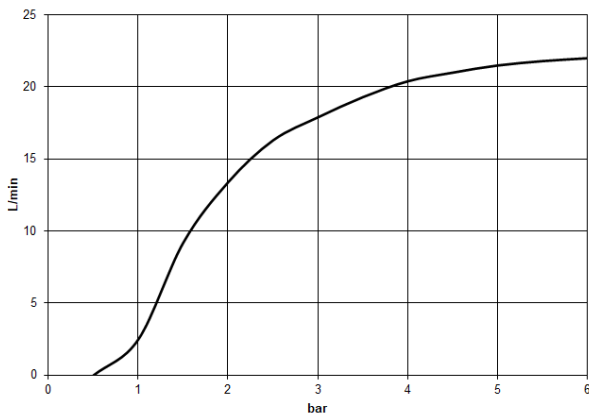

Rain shower with ceiling fixing 400 mm - Brushed Chrome

TARA

28 699 970

Fits: TARA, LISSÉ, VAIA, META

- rain shower Ø 400 mm
- PURE RAIN, max. flow rate 20 l/min (at 3 bar)
- Max. flow rate 20 l/min (at 3 bar)
- Function from: 12 l/min
- rosette Ø 60 mm optional
- 1/2" connection
- with anti-scale system
- quick clearing
- WRAS 2212012

Recommended miscellaneous

- Concealed wall elbow -** 35 085 970 90
- max. recess depth 163 mm
 - min. recess depth 90 mm

28 699 970

mm [inches]

Flow rate chart

Codes & Standards

DIN 4109

EN 1112