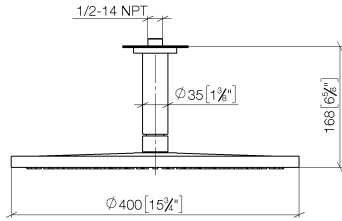

Rain shower with ceiling fixing 400 mm - Brushed Chrome

TARA

28 699 970

Fits: TARA, LISSÉ, VAIA, META

- rain shower Ø 400 mm
- PURE RAIN, max. flow rate 20 l/min (at 3 bar)
- Max. flow rate 20 l/min (at 3 bar)
- Function from: 12 l/min
- rosette Ø 60 mm optional
- 1/2" connection
- with anti-scale system
- quick clearing
- WRAS 2212012

Product change as of 1st April 2024: max. flow 20l/min

	Brushed Chrome	28 699 970-93
	Chrome	28 699 970-00
	Brushed Platinum	28 699 970-06
	Platinum	28 699 970-08
	Dark Chrome	28 699 970-19
	Light Gold	28 699 970-26
	Brushed Light Gold	28 699 970-27
	Brushed Durabronze (23kt Gold)	28 699 970-28
	Matte Black	28 699 970-33
	Brushed Bronze	28 699 970-42
	Brushed Champagne (22kt Gold)	28 699 970-46
	Champagne (22kt Gold)	28 699 970-47
	Brushed Dark Platinum	28 699 970-99

Recommended miscellaneous

- Concealed wall elbow -** 35 085 970 90
- max. recess depth 163 mm
 - min. recess depth 90 mm

28 699 970

mm [inches]

Flow rate chart

Codes & Standards

DIN 4109

EN 1112