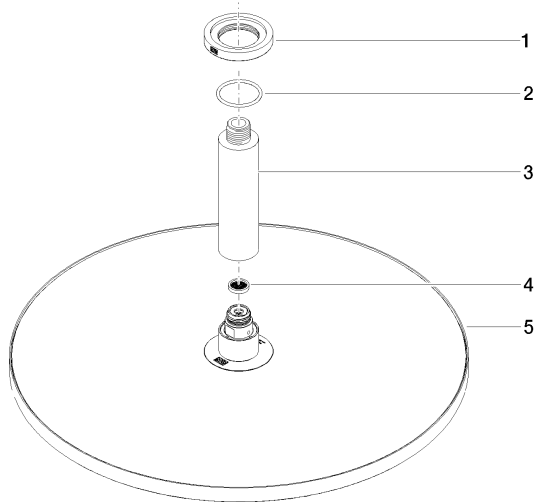

Rain shower with ceiling fixing 400 mm - Brushed Chrome

TARA

28 699 970

Fits: TARA, LISSÉ, VAIA, META

- rain shower Ø 400 mm
- PURE RAIN, max. flow rate 20 l/min (at 3 bar)
- Max. flow rate 20 l/min (at 3 bar)
- Function from: 12 l/min
- rosette Ø 60 mm optional
- 1/2" connection
- with anti-scale system
- quick clearing
- WRAS 2212012

Recommended miscellaneous

- Concealed wall elbow -** 35 085 970 90
- max. recess depth 163 mm
 - min. recess depth 90 mm

28 699 970

mm [inches]

Flow rate chart

Codes & Standards

DIN 4109

EN 1112

ISO 3822

Scottish Water
Byelaws

UK Water Supply
Regulations

Ü-Zeichen

Rain shower with ceiling fixing 400 mm - Brushed Chrome

TARA

28 699 970

Certificates

DVGW_DW-
6517DN0

LGA_29

WRAS_2212

28 699 970

Product version from 3/13/2017

Rain shower with ceiling fixing 400 mm - Brushed Chrome

TARA

28 699 970