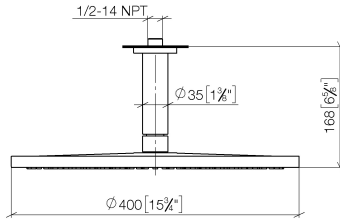

Rain shower with ceiling fixing 400 mm - Brushed Dark Platinum

TARA

28 699 970

Fits: TARA, LISSÉ, VAIA, META

- rain shower Ø 400 mm
- PURE RAIN, max. flow rate 20 l/min (at 3 bar)
- Max. flow rate 20 l/min (at 3 bar)
- Function from: 12 l/min
- rosette Ø 60 mm optional
- 1/2" connection
- with anti-scale system
- quick clearing
- WRAS 2212012

Recommended miscellaneous

Concealed wall elbow -

35 085 970 90

- max. recess depth 163 mm
- min. recess depth 90 mm

28 699 970

mm [inches]

Flow rate chart

Codes & Standards