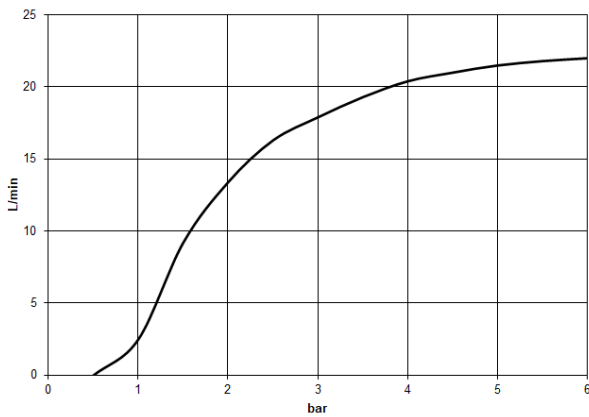

Rain shower with ceiling fixing 400 mm - Brushed Dark Platinum

TARA

28 699 970

Fits: TARA, LISSÉ, VAIA, META

- rain shower Ø 400 mm
- PURE RAIN, max. flow rate 20 l/min (at 3 bar)
- Max. flow rate 20 l/min (at 3 bar)
- Function from: 12 l/min
- rosette Ø 60 mm optional
- 1/2" connection
- with anti-scale system
- quick clearing
- WRAS 2212012

Recommended miscellaneous

Concealed wall elbow -

35 085 970 90

- max. recess depth 163 mm
- min. recess depth 90 mm

28 699 970

mm [inches]

Flow rate chart

Codes & Standards