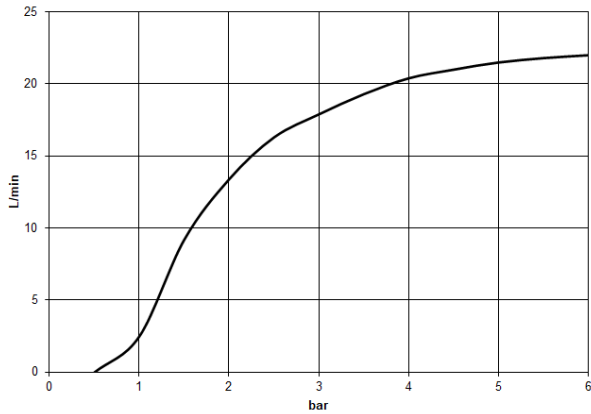

## LULU Rain shower with wall fixing 300 x 240 mm - Chrome

---

28 786 710 Product version from 3/13/2017

- 450mm projection
- rain shower 300 x 240mm
- PURE RAIN, max. flow rate 20 l/min (at 3 bar)
- Function from: 12 l/min
- rosette 78 x 60 mm
- 1/2" connection
- with anti-scale system
- quick clearing
- WRAS

### Recommended miscellaneous

---

- Concealed wall elbow -**
- max. recess depth mm
  - min. recess depth mm

35 085 970 90

**LULU Rain shower with wall fixing 300 x 240 mm - Chrome**

28 786 710 Product version from 3/13/2017

mm [inches]

**Flow rate chart**

**Codes & Standards**

DIN 4109

ISO 3822

Scottish Water  
Byelaws

UK Water Supply  
Regulations

**Ü-Zeichen**