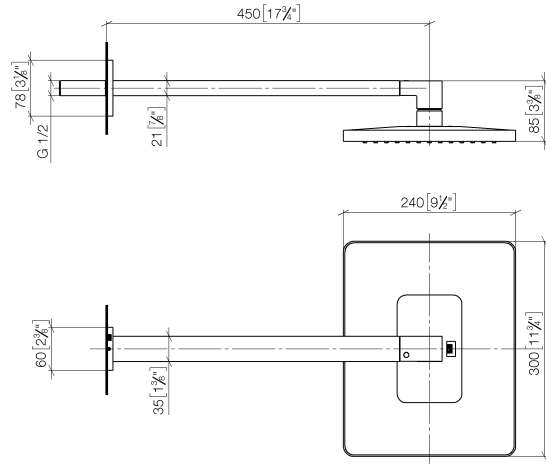

## LULU Rain shower with wall fixing 300 x 240 mm - Chrome

---

28 786 710 Product version from 3/13/2017

- 450mm projection
- rain shower 300 x 240mm
- PURE RAIN, max. flow rate 20 l/min (at 3 bar)
- Function from: 12 l/min
- rosette 78 x 60 mm
- 1/2" connection
- with anti-scale system
- quick clearing
- WRAS

### Recommended miscellaneous

---

- Concealed wall elbow -**
- max. recess depth mm
  - min. recess depth mm

35 085 970 90

**LULU Rain shower with wall fixing 300 x 240 mm - Chrome**

28 786 710 Product version from 3/13/2017

mm [inches]

**Flow rate chart**

**Codes & Standards**

DIN 4109

ISO 3822

Scottish Water  
Byelaws

UK Water Supply  
Regulations

**Ü-Zeichen**

## LULU Rain shower with wall fixing 300 x 240 mm - Chrome

---

28 786 710 Product version from 3/13/2017