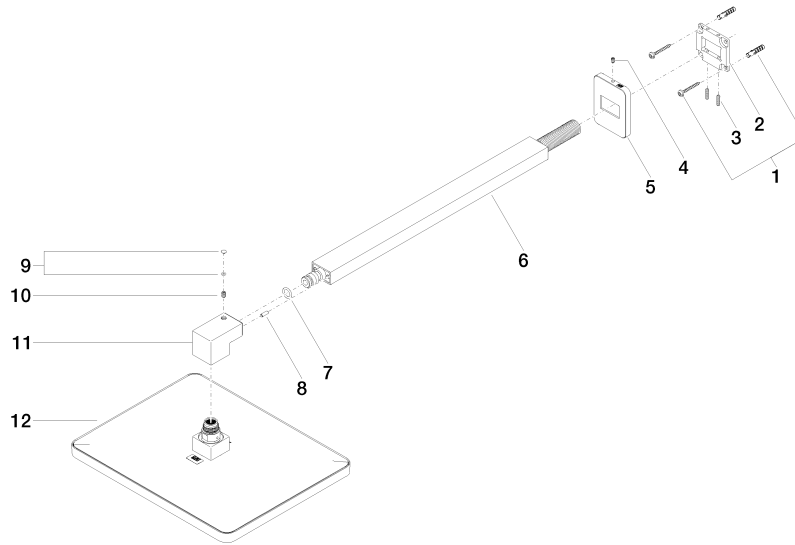

LULU Rain shower with wall fixing 300 x 240 mm - Chrome

28 786 710 Product version from 3/13/2017

Spare parts list

No.	Item Number	Name	Quantity used	Delivery time
1	04 30 31 032 00 90	fixing set	1	2
2	09 30 11 160 90	disc	1	2
3	09 31 11 084 90	pin	2	2
4	09 31 11 048 90	pin	1	2
5	09 27 71 019-00	rosette	1	10
6	04 28 22 247 20-00	pipe	1	10
7	90 14 10 011 00 90	seal	1	2
8	09 31 11 040 90	pin	1	2
9	90 31 20 087 00-00	plug	1	10
10	09 31 11 036 90	pin	1	2
11	09 17 01 180-00	connection	1	10
12	04 12 05 062 00-00	shower	1	10