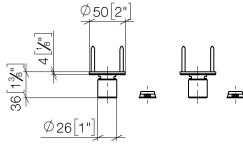

## Single holder for 12 mm and 15 mm copper pipes -

---

29 020 970 90

mm [inches]

Single holder for 12 mm and 15 mm copper pipes -

---

29 020 970 90