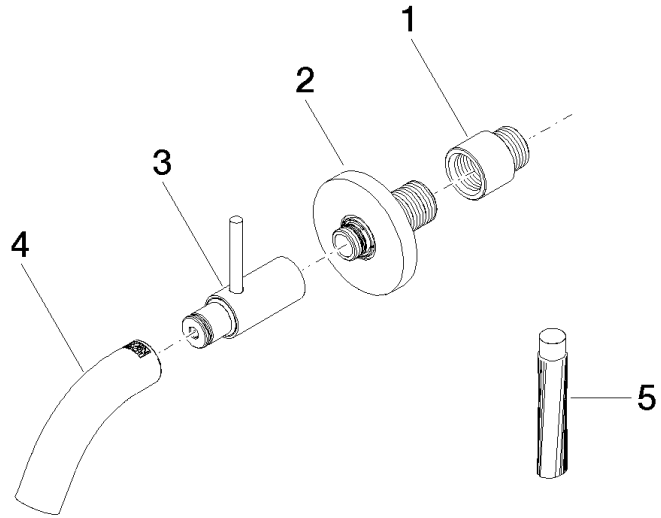

META Wall-mounted valve cold water without pop-up waste - Brushed Champagne (22kt Gold)

META

30 010 662

Product version from 5/1/2022

Parts for other finishes can be found here: [Chrome](#)