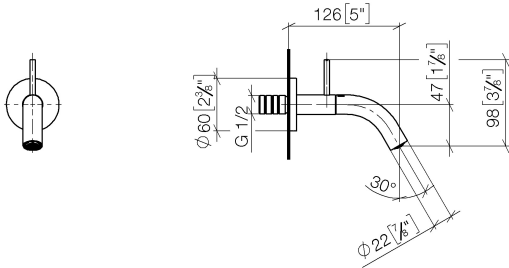

**META Wall-mounted valve cold water without pop-up waste - Brushed
Champagne (22kt Gold)**

META

30 010 662

- 126mm projection
- fixed spout
- circular, air-enriched flow
- hole diameter 35 mm
- rosette Ø 60 mm
- max. flow 5.7 l/min
- lead-free
- This product can help a building meet the requirements of Green Building Rating Systems, e.g. LEED®, BREEAM®, DGNB

**META Wall-mounted valve cold water without pop-up waste - Brushed
Champagne (22kt Gold)**

META

30 010 662
mm [inches]

Flow rate chart

Codes & Standards

DIN 4109

ISO 3822

Ü-Zeichen

**META Wall-mounted valve cold water without pop-up waste - Brushed
Champagne (22kt Gold)**

META

30 010 662

Certificates

LGA_38

META Wall-mounted valve cold water without pop-up waste - Brushed Champagne (22kt Gold)

Spare parts list

Product version from 5/1/2022

No.	Item Number	Name	Quantity used	Delivery time
	09 24 03 072 10 90	nipple	5	2