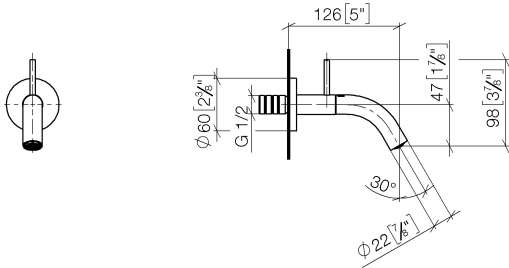

META Wall-mounted valve cold water without pop-up waste - Brushed Dark Platinum

META

30 010 662

- 126mm projection
- fixed spout
- circular, air-enriched flow
- hole diameter 35 mm
- rosette Ø 60 mm
- max. flow 5.7 l/min
- lead-free
- This product can help a building meet the requirements of Green Building Rating Systems, e.g. LEED®, BREEAM®, DGNB

Recommended miscellaneous

Concealed wall elbow - 35 085 970 90

- min. recess depth 90 mm
- max. recess depth 163 mm

30 010 662
mm [inches]

Flow rate chart

Codes & Standards

DIN 4109

ISO 3822

Ü-Zeichen

**META Wall-mounted valve cold water without pop-up waste - Brushed Dark
Platinum**

META

30 010 662

Certificates

LGA_38

30 010 662

Product version from 5/1/2022

**META Wall-mounted valve cold water without pop-up waste - Brushed Dark
Platinum**

META

30 010 662

Spare parts list

Product version from 5/1/2022

No.	Item Number	Name	Quantity used	Delivery time
	09 24 03 072 10 90	nipple	5	2