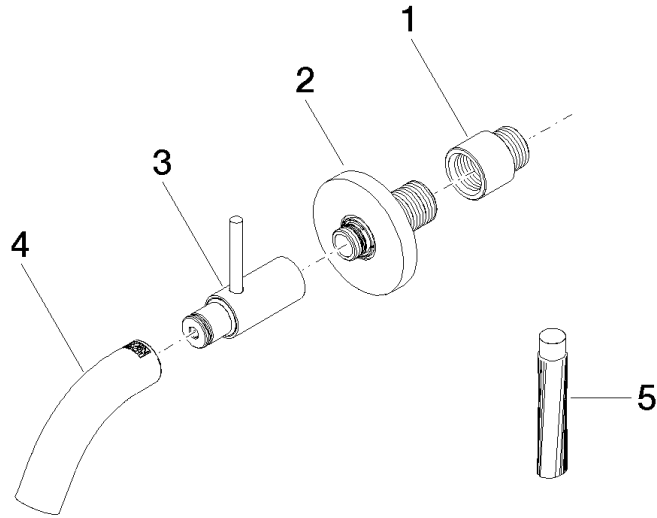

META Wall-mounted valve cold water without pop-up waste - Brushed Dark Platinum

META

30 010 662

- 126mm projection
- fixed spout
- circular, air-enriched flow
- hole diameter 35 mm
- rosette Ø 60 mm
- max. flow 5.7 l/min
- lead-free
- This product can help a building meet the requirements of Green Building Rating Systems, e.g. LEED®, BREEAM®, DGNB

Recommended miscellaneous

Concealed wall elbow - 35 085 970 90

- min. recess depth 90 mm
- max. recess depth 163 mm

30 010 662
mm [inches]

Flow rate chart

Codes & Standards

DIN 4109

ISO 3822

Ü-Zeichen

**META Wall-mounted valve cold water without pop-up waste - Brushed Dark
Platinum**

META

30 010 662

Certificates

LGA_38

30 010 662

Product version from 5/1/2022

**META Wall-mounted valve cold water without pop-up waste - Brushed Dark
Platinum**

META

30 010 662

Spare parts list

Product version from 5/1/2022

No.	Item Number	Name	Quantity used	Delivery time
	09 24 03 072 10 90	nipple	5	2