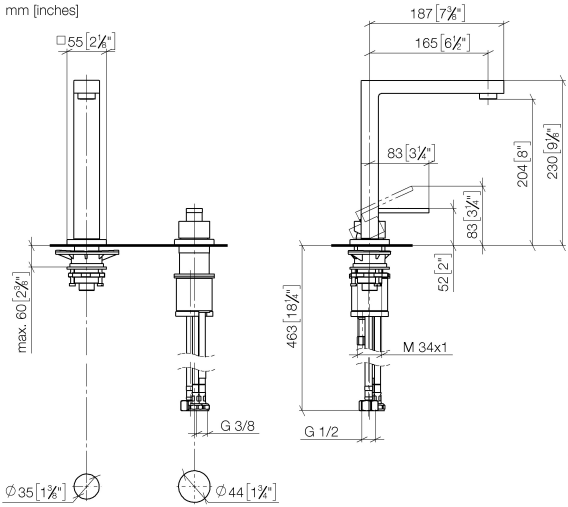

LOT BAR TAP Two-hole mixer with individual rosettes - Brushed Durabron (23kt Gold)

LOT

32 805 680

- 165mm projection
 - pivotable spout 360°
 - air-enriched flow
 - height of mixer 230 mm
 - height up to laminar flow regulator 205 mm
 - individual rosette 55 x 55 mm
 - hole diameter spout 35 mm
 - single-lever mixer hole diameter 44 mm
 - max. flow 8 l/min at 3 bar flow pressure
 - lead-free
 - WRAS 1909073
 - This product can help a building meet the requirements of Green Building Rating Systems, e.g. LEED®, BREEAM®, DGNB
- Operating unit can be positioned freely.

LOT

32 805 680

mm [inches]

Flow rate chart

Codes & Standards

DIN 4109

EN 817

Executive Order
no. 1007

ISO 3822

Scottish Water
Byelaws

UK Water Supply
Regulations

Ü-Zeichen

VA-Zeichen

LOT BAR TAP Two-hole mixer with individual rosettes - Brushed Durabrass
(23kt Gold)

LOT

32 805 680

Certificates

LGA_18

WRAS_1909

GDV_0400

ETA_18

LOT BAR TAP Two-hole mixer with individual rosettes - Brushed Durabrass (23kt Gold)

LOT

32 805 680