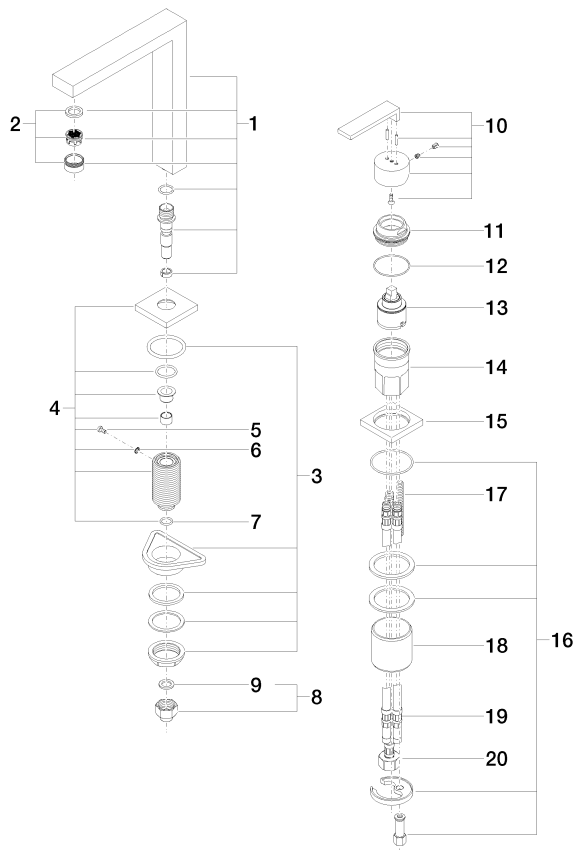

LOT BAR TAP Two-hole mixer with individual rosettes - Brushed Durabron (23kt Gold)

LOT

32 805 680

- 165mm projection
 - pivotable spout 360°
 - air-enriched flow
 - height of mixer 230 mm
 - height up to laminar flow regulator 205 mm
 - individual rosette 55 x 55 mm
 - hole diameter spout 35 mm
 - single-lever mixer hole diameter 44 mm
 - max. flow 8 l/min at 3 bar flow pressure
 - lead-free
 - WRAS 1909073
 - This product can help a building meet the requirements of Green Building Rating Systems, e.g. LEED®, BREEAM®, DGNB
- Operating unit can be positioned freely.

ISO 3822

Scottish Water
Byelaws

UK Water Supply
Regulations

Ü-Zeichen

VA-Zeichen

LOT BAR TAP Two-hole mixer with individual rosettes - Brushed Durabrass
(23kt Gold)

LOT

32 805 680

Certificates

LGA_18

WRAS_1909

GDV_0400

ETA_18

LOT BAR TAP Two-hole mixer with individual rosettes - Brushed Durabrass (23kt Gold)

LOT

32 805 680

LOT BAR TAP Two-hole mixer with individual rosettes - Brushed Durabrass
(23kt Gold)

LOT

32 805 680

Spare parts list

Product version from 5/31/2010 to 3/10/2021

Product version from 3/10/2021 to 5/10/2021

Product version from 5/10/2021