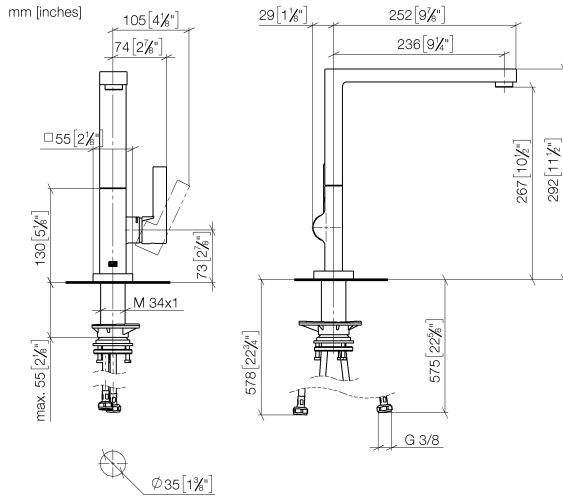

33 800 680 Product version from 3/1/2023