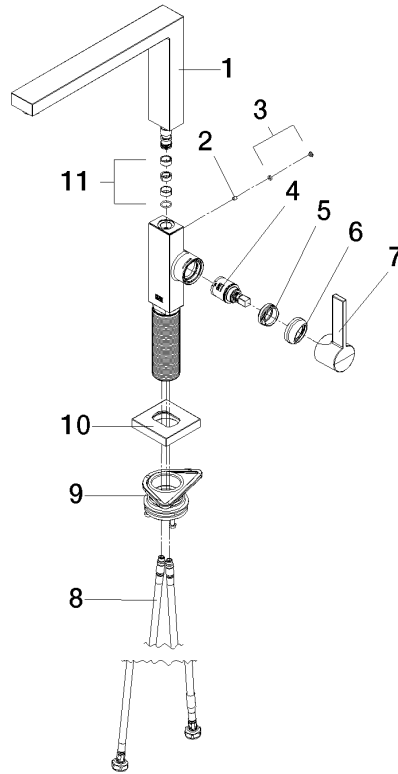

**LOT Single-lever mixer - Dark Chrome**

LOT

33 800 680 Product version from 3/1/2023

- 236mm projection
- pivatable spout 360°
- air-enriched flow
- max. flow 8 l/min at 3 bar flow pressure
- lead-free
- This product can help a building meet the requirements of Green Building Rating Systems, e.g. LEED®, BREEAM®, DGNB

## LOT Single-lever mixer - Dark Chrome

---

LOT

33 800 680 Product version from 3/1/2023

### Certificates

---

LGA\_38

33 800 680 Product version from 3/1/2023

Parts for other finishes can be found here: [Chrome](#)

**Spare parts list**

No.	Item Number	Name	Quantity used	Delivery time
1	90 11 06 218 00-19	spout	1	-
Spare part can no longer be ordered, please order the replacement item				
2	09 31 11 044 90	pin	1	2
3	90 31 20 087 00-19	plug	1	20
4	90 15 05 042 00 90	cartridge	1	2
5	09 24 04 266 90	nut	1	2
6	90 28 30 052 00-19	cover	1	20
7	90 20 86 004 00-19	handle	1	20
8	04 30 04 101 00 90	hose	2	2
9	90 30 10 057 00 90	fixing set	1	-
Spare part can no longer be ordered, please order the replacement item				
10	90 27 86 004 00-19	rosette	1	-
Spare part can no longer be ordered, please order the replacement item				
11	90 28 10 207 00 90	gasket kit	1	2