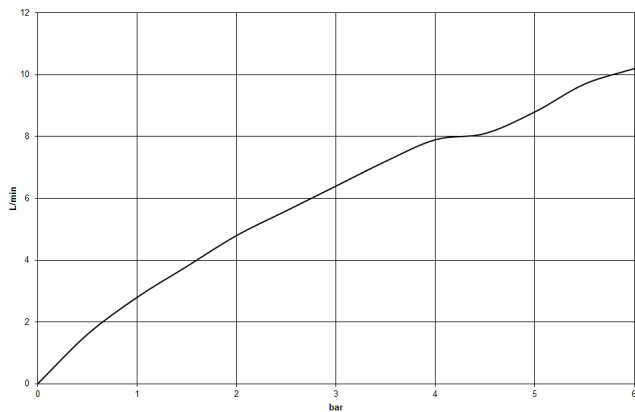

Flow rate chart

Codes & Standards

DIN 4109

ISO 3822

Scottish Water
Byelaws

UK Water Supply
Regulations

Ü-Zeichen