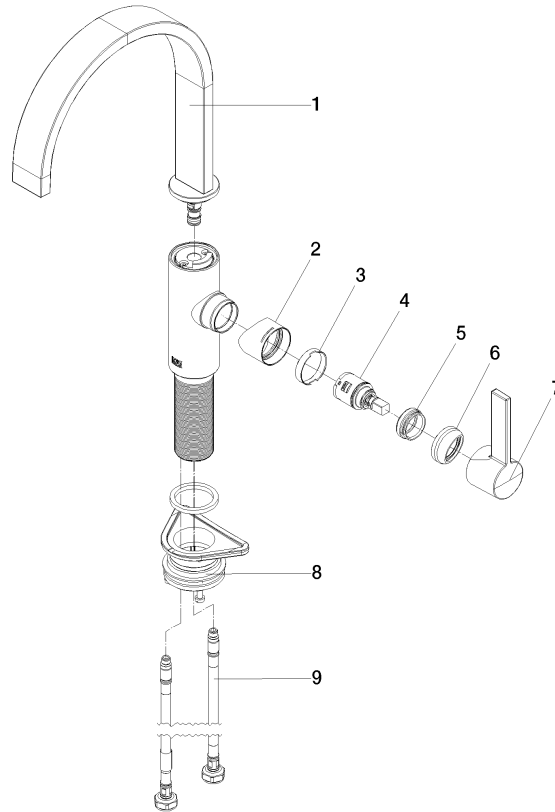

Scottish Water  
Byelaws

UK Water Supply  
Regulations

**Ü-Zeichen**

MEM Single-lever mixer - Brushed Champagne (22kt Gold)

---

MEM

33 800 682

Certificates

---

WRAS\_240202      LGA\_38

33 800 682

Product version from 3/1/2023

MEM Single-lever mixer - Brushed Champagne (22kt Gold)

MEM

33 800 682

**Spare parts list**

**Product version from 3/1/2023**

No.	Item Number	Name	Quantity used	Delivery time
	90 28 22 332 00-46	spout	10	-

Spare part can no longer be ordered, please order the replacement item