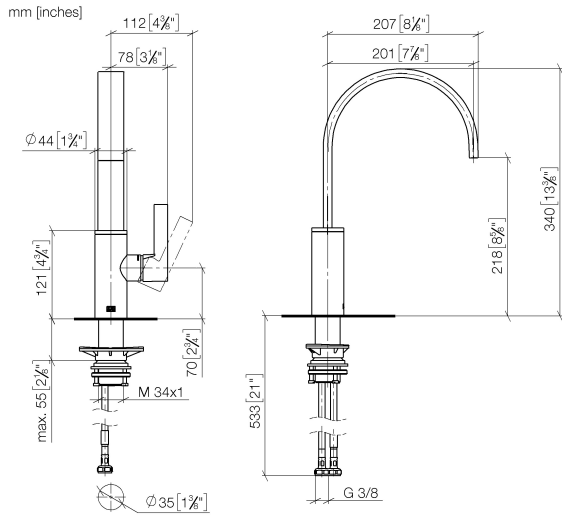

33 800 682

Flow rate chart

Codes & Standards

DIN 4109

ISO 3822

Scottish Water
Byelaws

UK Water Supply
Regulations

Ü-Zeichen