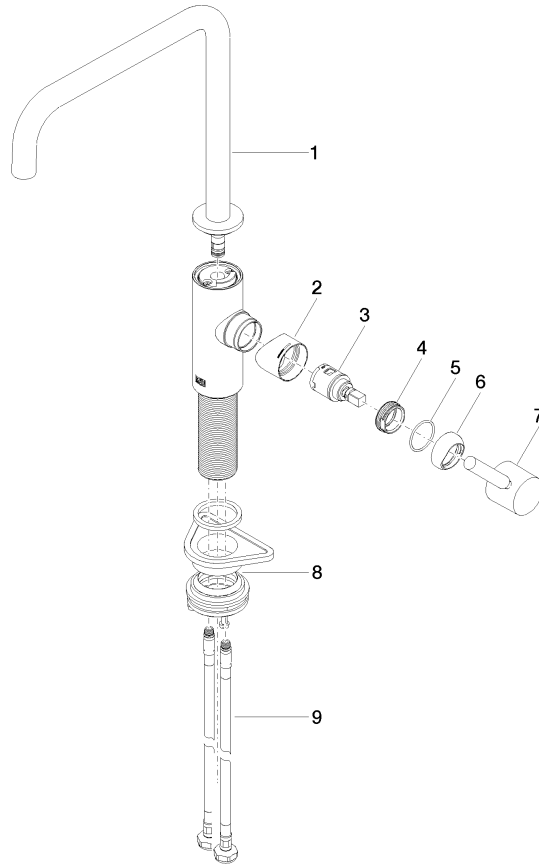

33 800 861 Product version from 2/1/2023

- 200mm projection
- pivotable spout 360°
- Optional swivel limiter available with swivel limiter set 12 820 970 90
- air-enriched flow
- max. flow 8 l/min at 3 bar flow pressure
- lead-free
- This product can help a building meet the requirements of Green Building Rating Systems, e.g. LEED®, BREEAM®, DGNB
- WRAS

META SQUARE Single-lever mixer - Platinum

META SQUARE

33 800 861 Product version from 2/1/2023

Certificates

LGA_38

WRAS_240102

Spare parts list

No.	Item Number	Name	Quantity used	Delivery time
1	90 28 22 334 00-08	spout	1	40
2	09 19 86 012-08	cover	1	60
3	90 15 05 042 00 90	cartridge	1	2
4	09 24 04 266 90	nut	1	2
5	09 14 10 091 90	seal	1	2
6	90 28 30 052 00-08	cover	1	40
7	90 20 66 003 00-08	handle	1	-
Spare part can no longer be ordered, please order the replacement item				
8	04 23 10 044 08 90	fixing set	1	2
9	04 30 04 101 00 90	hose	2	2