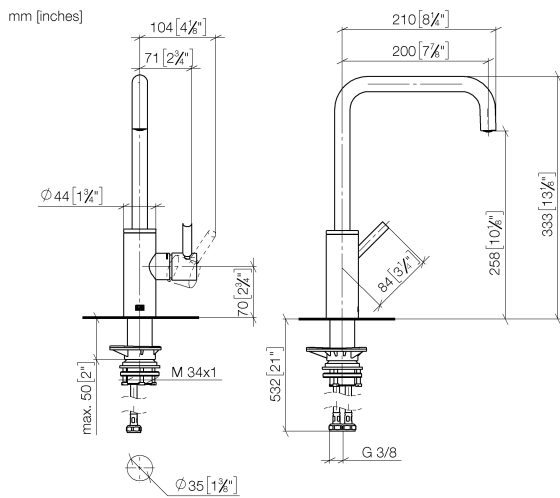

33 800 861 Product version from 2/1/2023

Flow rate chart

Codes & Standards

DIN 4109

ISO 3822

Scottish Water
Byelaws

UK Water Supply
Regulations

Ü-Zeichen

META SQUARE Single-lever mixer - Platinum

META SQUARE

33 800 861 Product version from 2/1/2023

Certificates

LGA_38

WRAS_240102

Spare parts list

No.	Item Number	Name	Quantity used	Delivery time
1	90 28 22 334 00-08	spout	1	40
2	09 19 86 012-08	cover	1	60
3	90 15 05 042 00 90	cartridge	1	2
4	09 24 04 266 90	nut	1	2
5	09 14 10 091 90	seal	1	2
6	90 28 30 052 00-08	cover	1	40
7	90 20 66 003 00-08	handle	1	-
Spare part can no longer be ordered, please order the replacement item				
8	04 23 10 044 08 90	fixing set	1	2
9	04 30 04 101 00 90	hose	2	2