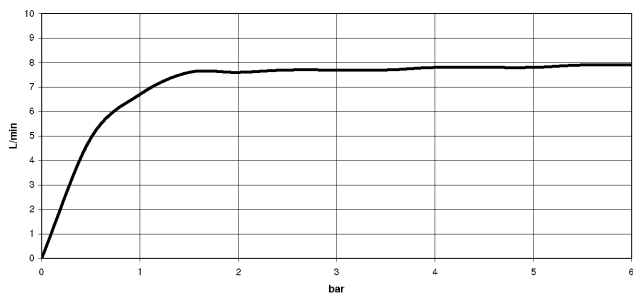

33 800 861 Product version from 2/1/2023

Flow rate chart

Codes & Standards

DIN 4109

ISO 3822

Scottish Water
Byelaws

UK Water Supply
Regulations

Ü-Zeichen