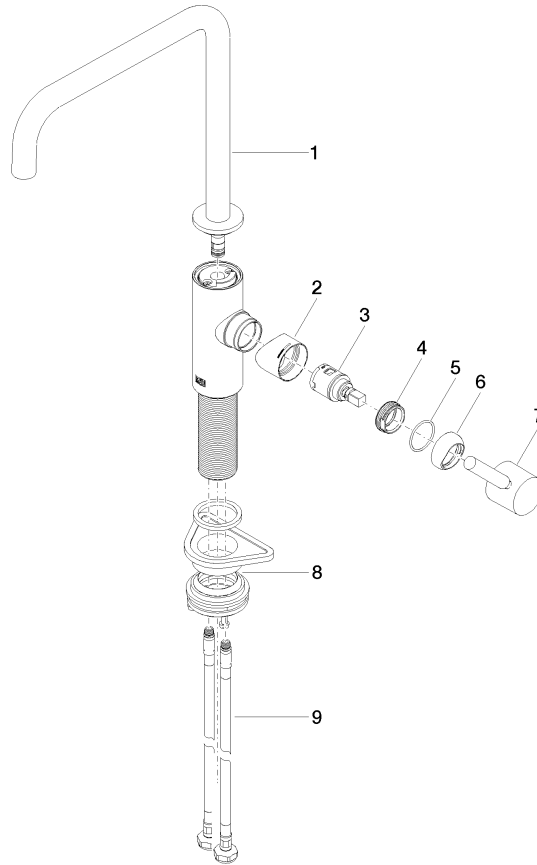

META SQUARE Single-lever mixer - Brushed Champagne (22kt Gold)

META SQUARE

33 800 861 Product version from 2/1/2023

Certificates

LGA_38

WRAS_240102

Spare parts list

No.	Item Number	Name	Quantity used	Delivery time
1	90 28 22 334 00-46	spout	1	30
2	09 19 86 012-46	cover	1	60
3	90 15 05 042 00 90	cartridge	1	2
4	09 24 04 266 90	nut	1	2
5	09 14 10 091 90	seal	1	2
6	90 28 30 052 00-46	cover	1	30
7	90 20 66 003 00-46	handle	1	-
Spare part can no longer be ordered, please order the replacement item				
8	04 23 10 044 08 90	fixing set	1	2
9	04 30 04 101 00 90	hose	2	2