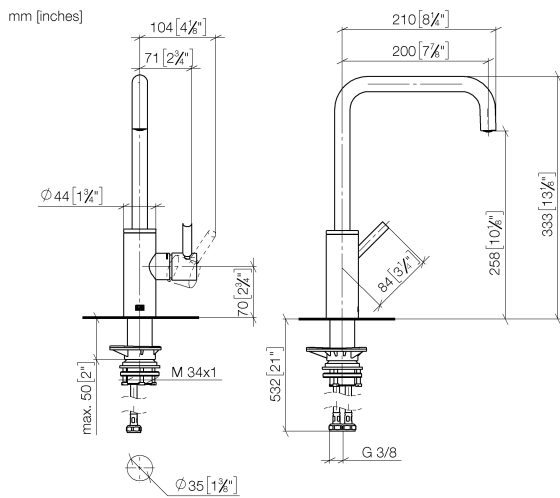

33 800 861 Product version from 2/1/2023

Flow rate chart

Codes & Standards

DIN 4109

ISO 3822

Scottish Water
Byelaws

UK Water Supply
Regulations

Ü-Zeichen

META SQUARE Single-lever mixer - Brushed Champagne (22kt Gold)

META SQUARE

33 800 861 Product version from 2/1/2023

Certificates

LGA_38

WRAS_240102

Spare parts list

No.	Item Number	Name	Quantity used	Delivery time
1	90 28 22 334 00-46	spout	1	30
2	09 19 86 012-46	cover	1	60
3	90 15 05 042 00 90	cartridge	1	2
4	09 24 04 266 90	nut	1	2
5	09 14 10 091 90	seal	1	2
6	90 28 30 052 00-46	cover	1	30
7	90 20 66 003 00-46	handle	1	-
Spare part can no longer be ordered, please order the replacement item				
8	04 23 10 044 08 90	fixing set	1	2
9	04 30 04 101 00 90	hose	2	2