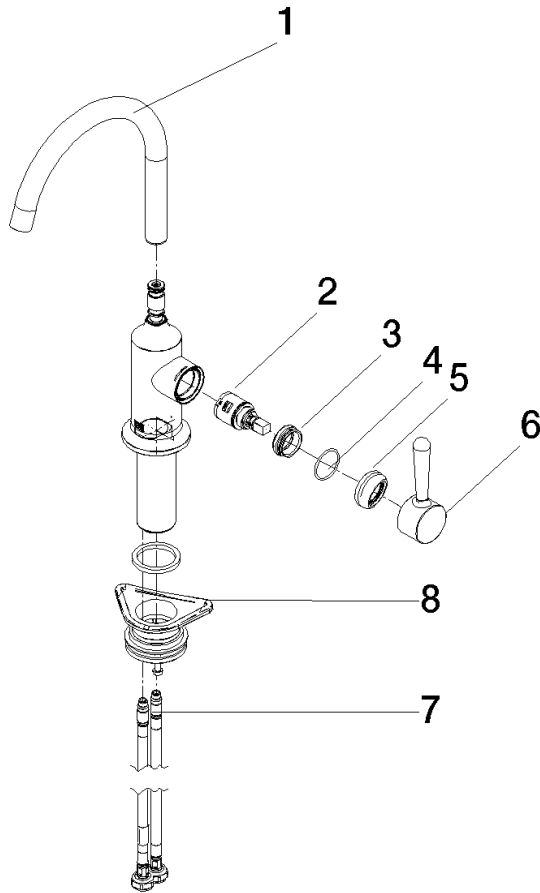

VAIA BAR TAP Single-lever mixer - Chrome

VAIA

33 805 809

- 167mm projection
- pivotable spout 360°
- air-enriched flow
- max. flow 7 l/min at 3 bar flow pressure
- lead-free
- This product can help a building meet the requirements of Green Building Rating Systems, e.g. LEED®, BREEAM®, DGNB

Recommended miscellaneous

VAIA Dispenser with rosette - Chrome 82 434 809-00

33 805 809

Flow rate chart

Certificates

LGA_29299.

33 805 809

Spare parts list

No.	Item Number	Name	Quantity used	Delivery time
1	90 28 22 311 02-00	spout	1	10
2	90 15 05 042 00 90	cartridge	1	2
3	09 24 04 266 90	nut	1	2
4	09 14 10 091 90	seal	1	2
5	90 28 30 052 00-00	cover	1	10
6	90 20 80 050 00-00	handle	1	10
7	04 30 04 100 00 90	hose	2	2
8	04 23 10 044 08 90	fixing set	1	2