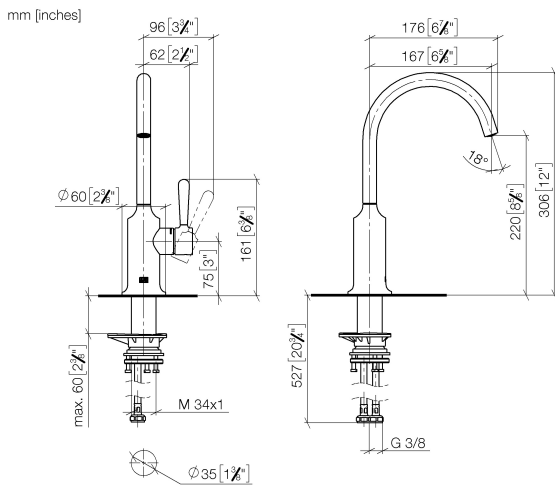

VAIA BAR TAP Single-lever mixer - Chrome

VAIA

33 805 809

- 167mm projection
- pivotable spout 360°
- air-enriched flow
- max. flow 7 l/min at 3 bar flow pressure
- lead-free
- This product can help a building meet the requirements of Green Building Rating Systems, e.g. LEED®, BREEAM®, DGNB

	Chrome	33 805 809-00
	Brushed Platinum	33 805 809-06
	Platinum	33 805 809-08
	Durabrass (23kt Gold)	33 805 809-09
	Dark Chrome	33 805 809-19
	Brushed Durabrass (23kt Gold)	33 805 809-28
	Matte Black	33 805 809-33
	Brushed Champagne (22kt Gold)	33 805 809-46
	Champagne (22kt Gold)	33 805 809-47
	Brushed Chrome	33 805 809-93
	Brushed Dark Platinum	33 805 809-99

Recommended miscellaneous

VAIA Dispenser with rosette - Chrome 82 434 809-00

33 805 809

Flow rate chart

Certificates

LGA_29299.

33 805 809

Spare parts list

No.	Item Number	Name	Quantity used	Delivery time
1	90 28 22 311 02-00	spout	1	10
2	90 15 05 042 00 90	cartridge	1	2
3	09 24 04 266 90	nut	1	2
4	09 14 10 091 90	seal	1	2
5	90 28 30 052 00-00	cover	1	10
6	90 20 80 050 00-00	handle	1	10
7	04 30 04 100 00 90	hose	2	2
8	04 23 10 044 08 90	fixing set	1	2