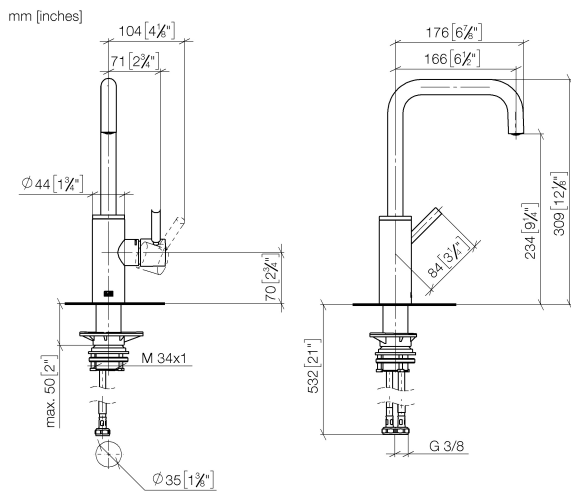

33 805 861

- 166mm projection
- pivotable spout 360°
- Optional swivel limiter available with swivel limiter set 12 820 970 90
- air-enriched flow
- max. flow 8 l/min at 3 bar flow pressure
- lead-free
- This product can help a building meet the requirements of Green Building Rating Systems, e.g. LEED®, BREEAM®, DGNB
- WRAS 240102021

**Recommended miscellaneous**

**Swivel limitation set -** 12 820 970 90

**Recommended miscellaneous**

**Strainer waste with control handle - Chrome** 10 712 970-00

**Recommended miscellaneous**

**Dispenser without rosette - Chrome** 82 424 970-00

33 805 861

**Flow rate chart**

**Certificates**

LGA\_38642.

WRAS\_240102021.

33 805 861