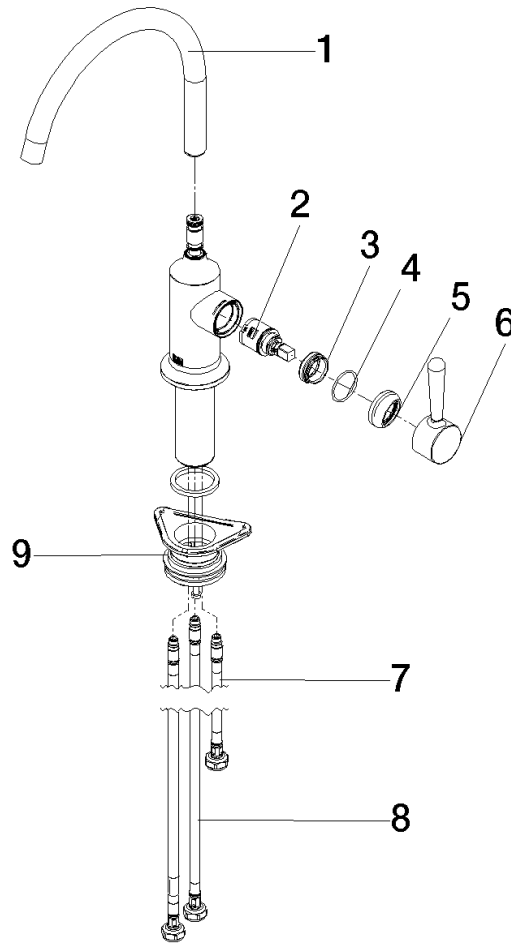

## VAIA Single-lever mixer for rinsing/Profi spray - Chrome

---

VAIA

33 810 809 Product version from 7/1/2023

### Certificates

---

LGA\_38

WRAS\_240602

Spare parts list

No.	Item Number	Name	Quantity used	Delivery time
1	90 28 22 313 02-00	spout	1	10
2	90 15 05 042 00 90	cartridge	1	2
3	09 24 04 266 90	nut	1	2
4	09 14 10 091 90	seal	1	2
5	90 28 30 052 00-00	cover	1	10
6	90 20 80 050 00-00	handle	1	10
7	04 30 04 100 00 90	hose	1	2
8	04 30 04 101 00 90	hose	2	2
9	04 23 10 044 08 90	fixing set	1	2