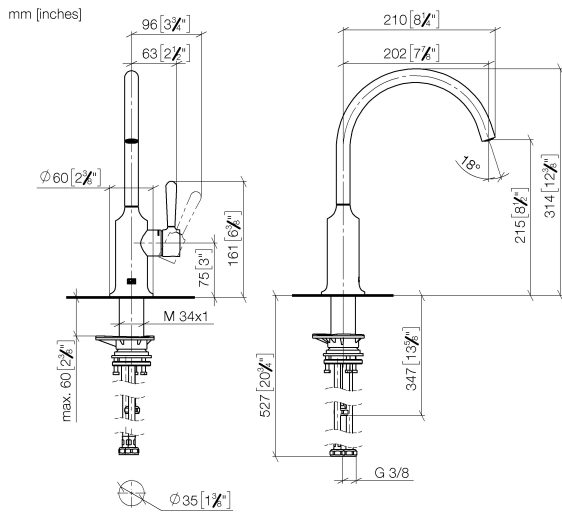

Flow rate chart

Codes & Standards

DIN 4109

ISO 3822

Scottish Water  
Byelaws

UK Water Supply  
Regulations

Ü-Zeichen

### Certificates

---

LGA\_38

WRAS\_240602

Spare parts list

No.	Item Number	Name	Quantity used	Delivery time
1	90 28 22 313 02-00	spout	1	10
2	90 15 05 042 00 90	cartridge	1	2
3	09 24 04 266 90	nut	1	2
4	09 14 10 091 90	seal	1	2
5	90 28 30 052 00-00	cover	1	10
6	90 20 80 050 00-00	handle	1	10
7	04 30 04 100 00 90	hose	1	2
8	04 30 04 101 00 90	hose	2	2
9	04 23 10 044 08 90	fixing set	1	2