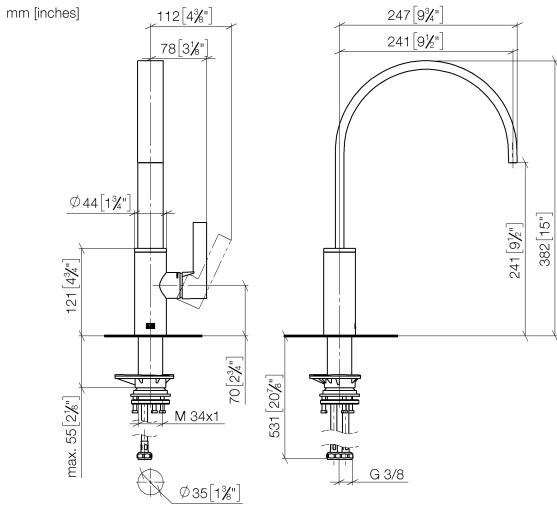

33 815 682

Flow rate chart

Codes & Standards

DIN 4109

ISO 3822

Scottish Water
Byelaws

UK Water Supply
Regulations

Ü-Zeichen