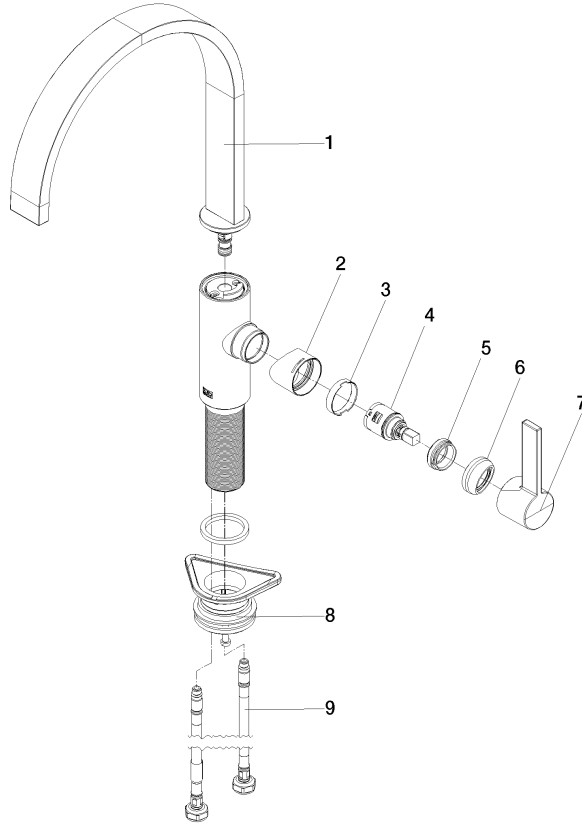

33 815 682

Product version from 3/1/2023