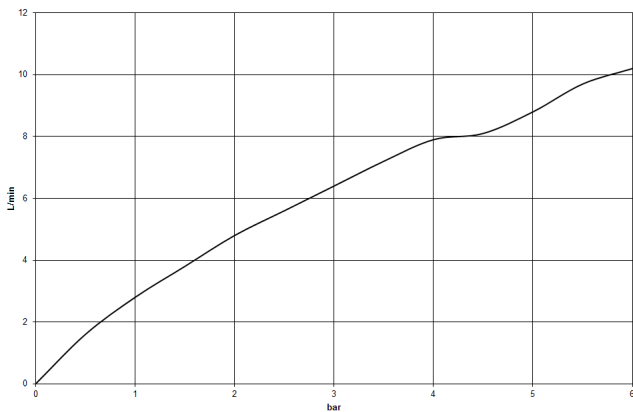

Flow rate chart

Codes & Standards

DIN 4109

ISO 3822

Scottish Water
Byelaws

UK Water Supply
Regulations

Ü-Zeichen