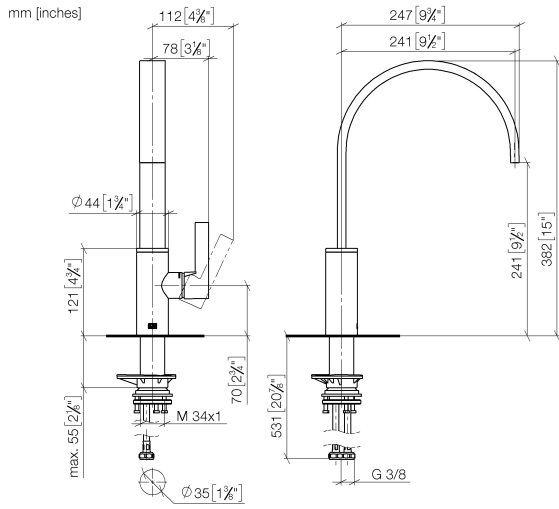

33 815 682

Flow rate chart

Codes & Standards

DIN 4109

ISO 3822

Scottish Water
Byelaws

UK Water Supply
Regulations

Ü-Zeichen