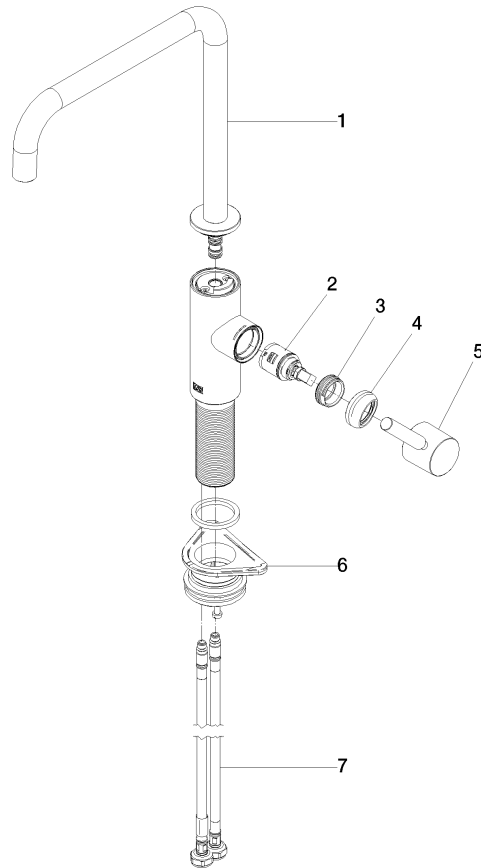

33 815 861

- 235mm projection
- pivotable spout 360°
- Optional swivel limiter available with swivel limiter set 12 820 970 90
- air-enriched flow
- max. flow 8 l/min at 3 bar flow pressure
- lead-free
- This product can help a building meet the requirements of Green Building Rating Systems, e.g. LEED®, BREEAM®, DGNB

Recommended miscellaneous

Swivel limitation set - 12 820 970 90

Recommended miscellaneous

Strainer waste with control handle - Chrome 10 712 970-00

Recommended miscellaneous

Dispenser without rosette - Chrome 82 424 970-00

33 815 861

mm [inches]

Flow rate chart

Certificates

LGA_38642.

WRAS_240102021.

33 815 861

Spare parts list

No.	Item Number	Name	Quantity used	Delivery time
1	90 28 22 284 00-00	spout	1	10
2	90 15 05 042 00 90	cartridge	1	2
3	09 24 04 266 90	nut	1	2
4	90 28 30 052 00-00	cover	1	10
5	90 20 66 033 00-00	handle	1	10
6	04 23 10 044 08 90	fixing set	1	2
7	04 30 04 101 00 90	hose	2	2