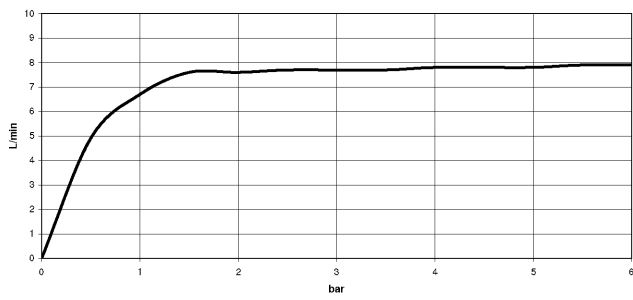

33 815 861

- 235mm projection
- pivotable spout 360°
- Optional swivel limiter available with swivel limiter set 12 820 970 90
- air-enriched flow
- max. flow 8 l/min at 3 bar flow pressure
- lead-free
- This product can help a building meet the requirements of Green Building Rating Systems, e.g. LEED®, BREEAM®, DGNB

Recommended miscellaneous

Swivel limitation set - 12 820 970 90

Recommended miscellaneous

Strainer waste with control handle - Chrome 10 712 970-00

Recommended miscellaneous

Dispenser without rosette - Chrome 82 424 970-00

33 815 861

mm [inches]

Flow rate chart

Certificates

LGA_38642.

WRAS_240102021.

33 815 861

Spare parts list