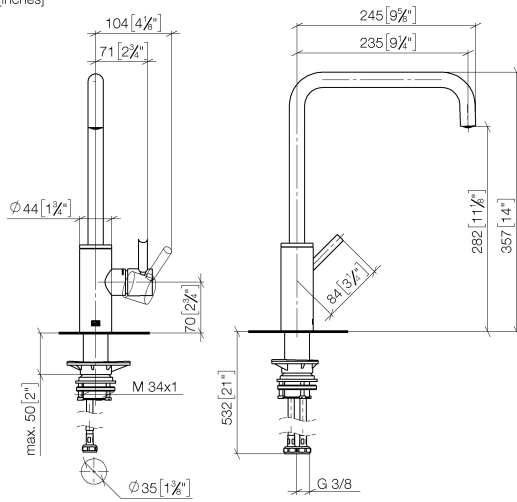

Recommended miscellaneous

Swivel limitation set - 12 820 970 90

Recommended miscellaneous

Strainer waste with control handle - Chrome 10 712 970-00

Recommended miscellaneous

Dispenser without rosette - Chrome 82 424 970-00

33 815 861

mm [inches]

Flow rate chart

Certificates

LGA_38642.

WRAS_240102021.

33 815 861

Spare parts list

No.	Item Number	Name	Quantity used	Delivery time
1	90 28 22 284 00-00	spout	1	10
2	90 15 05 042 00 90	cartridge	1	2
3	09 24 04 266 90	nut	1	2
4	90 28 30 052 00-00	cover	1	10
5	90 20 66 033 00-00	handle	1	10
6	04 23 10 044 08 90	fixing set	1	2
7	04 30 04 101 00 90	hose	2	2