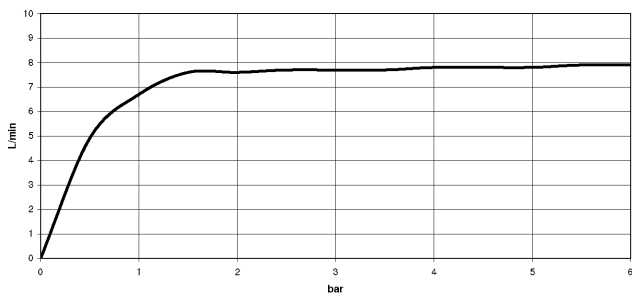

33 815 861

mm [inches]

Flow rate chart

Codes & Standards

DIN 4109

ISO 3822

Scottish Water
Byelaws

UK Water Supply
Regulations