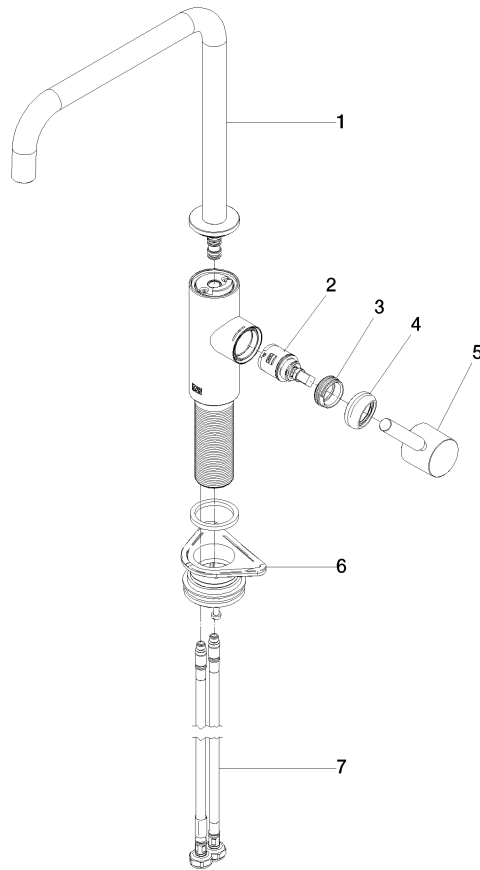

33 815 861

mm [inches]

Flow rate chart

Codes & Standards

DIN 4109

ISO 3822

Scottish Water
Byelaws

UK Water Supply
Regulations

Ü-Zeichen

META SQUARE Single-lever mixer - Matte Black

META SQUARE

33 815 861

Certificates

LGA_38

WRAS_240102

33 815 861

Product version from 2/1/2023

33 815 861

Spare parts list

Product version from 2/1/2023

| No. | Item Number | Name | Quantity used | Delivery time |
|-----|--------------------|-------|---------------|---------------|
| | 90 28 22 284 00-33 | spout | 8 | 30 |