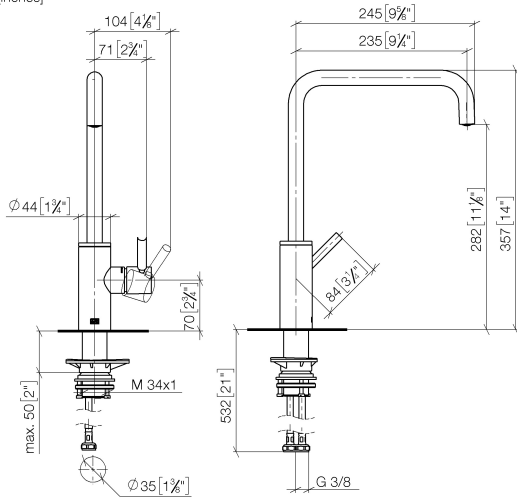

Recommended miscellaneous

| | | |
|---|--------------------------------|---------------|
|  | Swivel limitation set - | 12 820 970 90 |
|---|--------------------------------|---------------|

Recommended miscellaneous

33 815 861

mm [inches]

Flow rate chart

Codes & Standards

DIN 4109

ISO 3822

Scottish Water
Byelaws

UK Water Supply
Regulations

Product version from 2/1/2023

33 815 861

Spare parts list

Product version from 2/1/2023

| No. | Item Number | Name | Quantity used | Delivery time |
|-----|--------------------|-------|---------------|---------------|
| | 90 28 22 284 00-33 | spout | 8 | 30 |