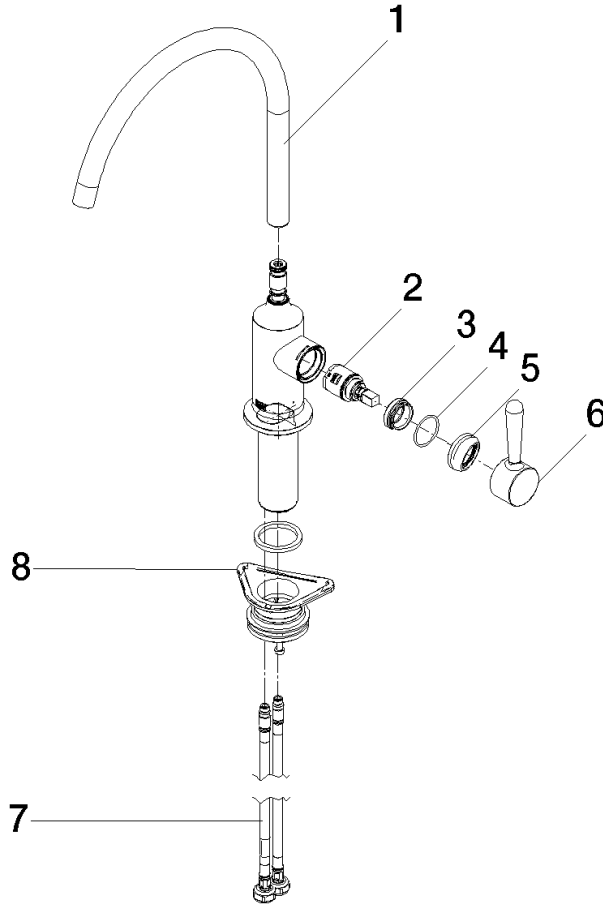

UK Water Supply  
Regulations

Ü-Zeichen

VAIA Single-lever mixer - Durabronss (23kt Gold)

---

VAIA

33 816 809

Certificates

---

LGA\_29

WRAS\_240602

33 816 809

**Product version from 7/1/2023**

Parts for other finishes can be found here: [Chrome](#)

VAIA Single-lever mixer - Durabrass (23kt Gold)

VAIA

33 816 809

**Spare parts list**

**Product version from 7/1/2023**

No.	Item Number	Name	Quantity used	Delivery time
	90 28 22 396 00-09	spout	9	40