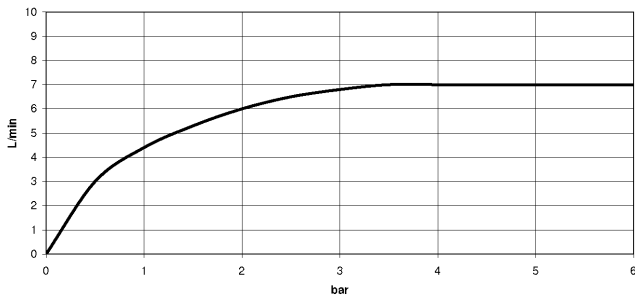

**Recommended miscellaneous**

**VAIA Dispenser with rosette - Durabronss (23kt Gold)** 82 434 809-09

33 816 809

Flow rate chart

Codes & Standards

DIN 4109

ISO 3822

Scottish Water  
Byelaws