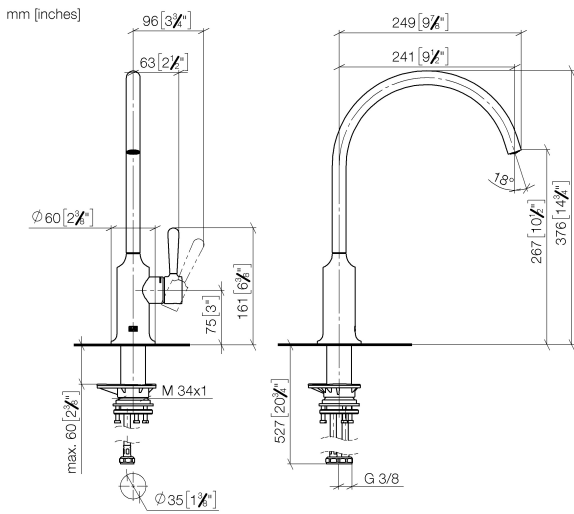

33 816 809

Flow rate chart

Codes & Standards

DIN 4109

ISO 3822

Scottish Water
Byelaws

UK Water Supply
Regulations

Ü-Zeichen