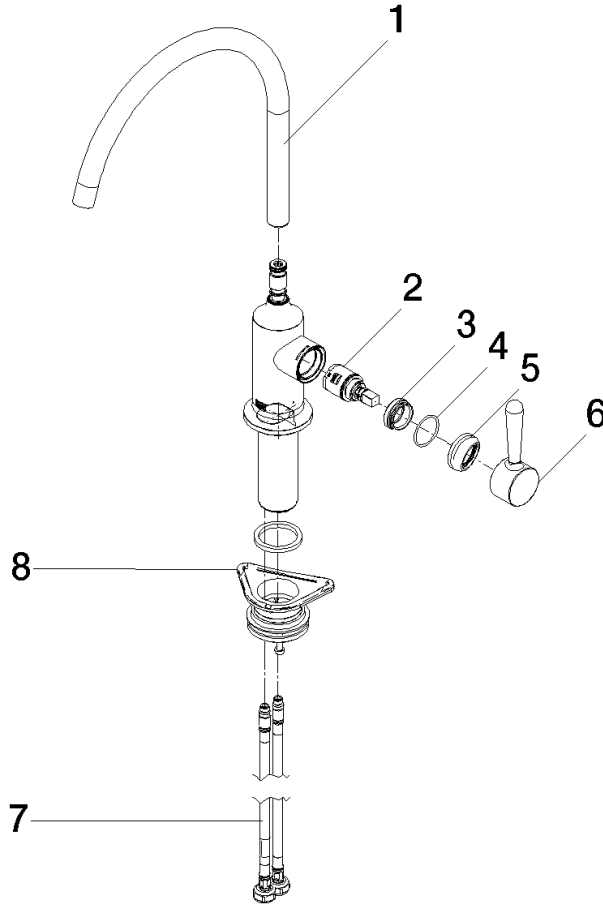

Recommended miscellaneous

**VAIA Dispenser with rosette -
Brushed Champagne (22kt Gold)** 82 434 809-46

33 816 809

Flow rate chart

Codes & Standards

DIN 4109

ISO 3822

Scottish Water
Byelaws

UK Water Supply
Regulations

Ü-Zeichen

VAIA Single-lever mixer - Brushed Champagne (22kt Gold)

VAIA

33 816 809

Certificates

LGA_29

WRAS_240602

33 816 809

Product version from 7/1/2023

Parts for other finishes can be found here: [Chrome](#)

VAIA Single-lever mixer - Brushed Champagne (22kt Gold)

VAIA

33 816 809

Spare parts list

Product version from 7/1/2023

No.	Item Number	Name	Quantity used	Delivery time
	90 28 22 396 00-46	spout	9	30