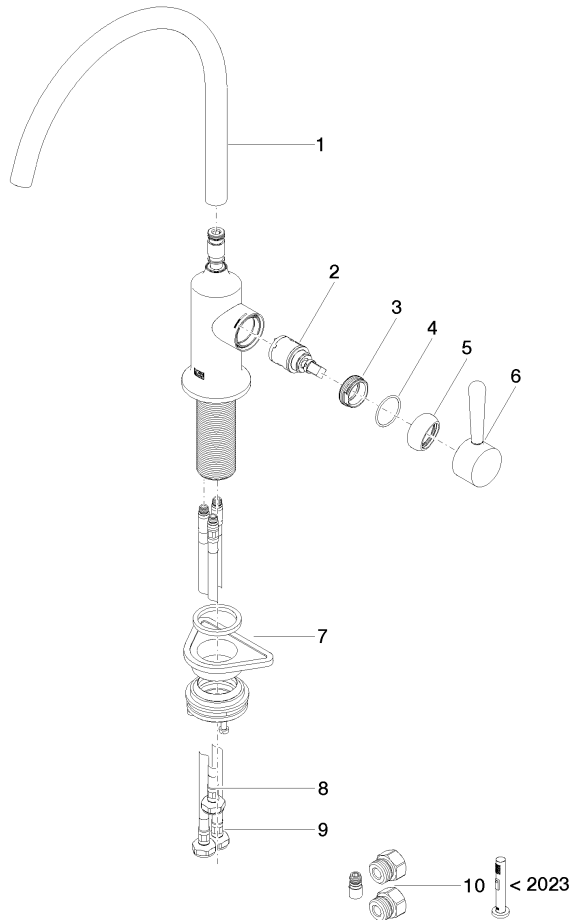

Flow rate chart

Codes & Standards

DIN 4109

ISO 3822

Scottish Water
Byelaws

UK Water Supply
Regulations

Ü-Zeichen

VAIA Single-lever mixer for rinsing/Profi spray - Brushed Platinum

VAIA

33 826 809 Product version from 7/1/2023

Certificates

LGA_38

WRAS_240602

33 826 809 Product version from 7/1/2023

Parts for other finishes can be found here: [Chrome](#)

Spare parts list

No.	Item Number	Name	Quantity used	Delivery time
1	90 28 22 396 00-06	spout	1	10
2	90 15 05 042 00 90	cartridge	1	2
3	09 24 04 266 90	nut	1	2
4	09 14 10 091 90	seal	1	2
5	90 28 30 052 00-06	cover	1	10
6	90 20 80 050 00-06	handle	1	-
Spare part can no longer be ordered, please order the replacement item				
7	04 23 10 044 08 90	fixing set	1	2
8	04 30 04 100 00 90	hose	1	2
9	04 30 04 101 00 90	hose	2	2
10	90 17 09 046 14 90	conversion kit	1	2