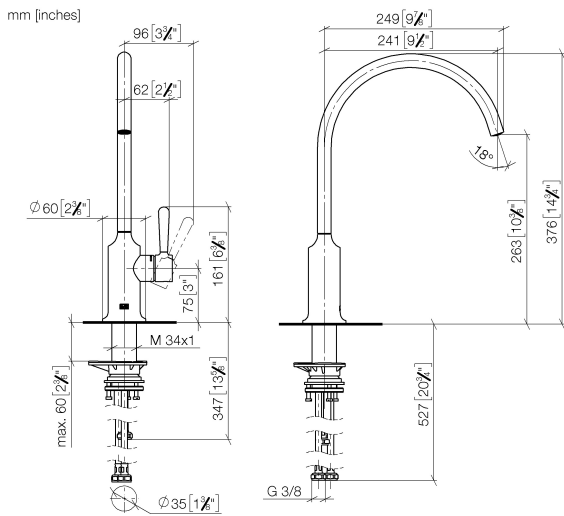

Flow rate chart

Codes & Standards

DIN 4109

ISO 3822

Scottish Water
Byelaws

UK Water Supply
Regulations

Ü-Zeichen

VAIA Single-lever mixer for rinsing/Profi spray - Brushed Platinum

No.	Item Number	Name	Quantity used	Delivery time
1	90 28 22 396 00-06	spout	1	10
2	90 15 05 042 00 90	cartridge	1	2
3	09 24 04 266 90	nut	1	2
4	09 14 10 091 90	seal	1	2
5	90 28 30 052 00-06	cover	1	10
6	90 20 80 050 00-06	handle	1	-
Spare part can no longer be ordered, please order the replacement item				
7	04 23 10 044 08 90	fixing set	1	2
8	04 30 04 100 00 90	hose	1	2
9	04 30 04 101 00 90	hose	2	2
10	90 17 09 046 14 90	conversion kit	1	2