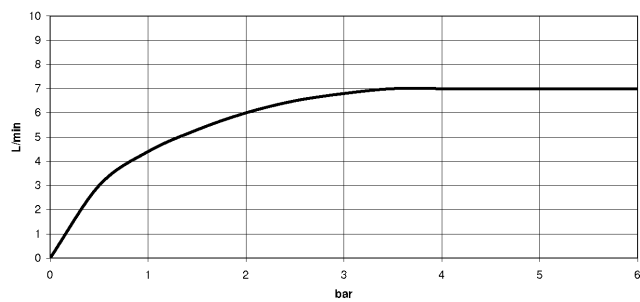

Flow rate chart

Codes & Standards

DIN 4109

ISO 3822

Scottish Water
Byelaws

UK Water Supply
Regulations

Ü-Zeichen

VAIA Single-lever mixer for rinsing/Profi spray - Brushed Platinum