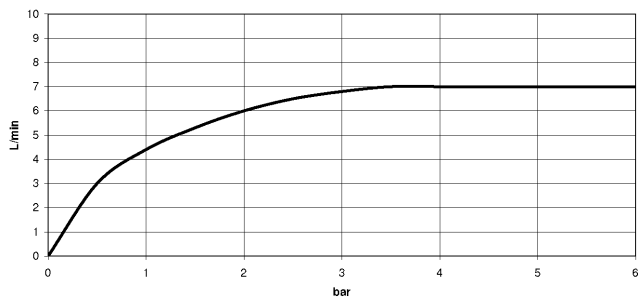

Flow rate chart

Codes & Standards

DIN 4109

ISO 3822

Scottish Water
Byelaws

UK Water Supply
Regulations

Ü-Zeichen