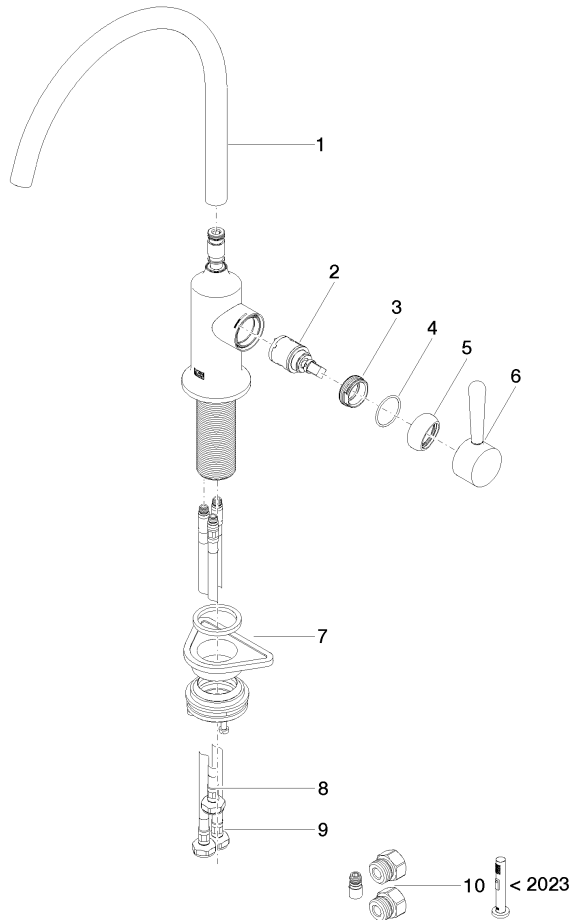

33 826 809 Product version from 7/1/2023

- 241mm projection
- pivotable spout 360°
- air-enriched flow
- max. flow 7 l/min at 3 bar flow pressure
- lead-free
- This product can help a building meet the requirements of Green Building Rating Systems, e.g. LEED®, BREEAM®, DGNB

33 826 809 Product version from 7/1/2023

Certificates

LGA_38

WRAS_240602

33 826 809 Product version from 7/1/2023

Parts for other finishes can be found here: [Chrome](#)

Spare parts list

No.	Item Number	Name	Quantity used	Delivery time
1	90 28 22 396 00-08	spout	1	40
2	90 15 05 042 00 90	cartridge	1	2
3	09 24 04 266 90	nut	1	2
4	09 14 10 091 90	seal	1	2
5	90 28 30 052 00-08	cover	1	40
6	90 20 80 050 00-08	handle	1	-
Spare part can no longer be ordered, please order the replacement item				
7	04 23 10 044 08 90	fixing set	1	2
8	04 30 04 100 00 90	hose	1	2
9	04 30 04 101 00 90	hose	2	2
10	90 17 09 046 14 90	conversion kit	1	2