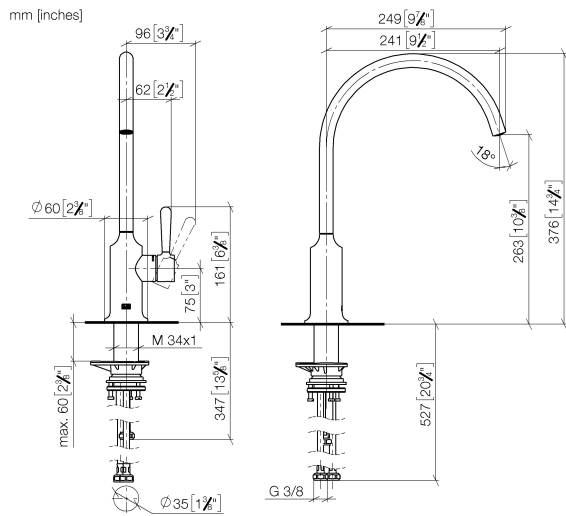

33 826 809 Product version from 7/1/2023