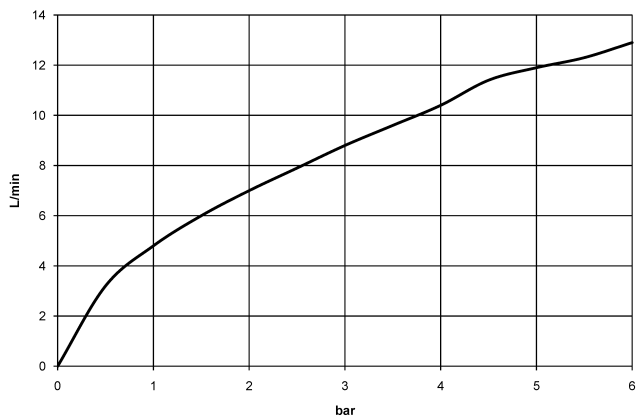

## DORNBACHT LYV Single-lever mixer Pull-out - Chrome

---

33 845 110

- 237mm projection
- pivotable spout 120°
- air-enriched flow and spray flow
- fabric braided hose 1500 mm
- max. flow 8.8 l/min at 3 bar flow pressure

Intrinsic protection against back flow.

	Chrome	33 845 110-00
	Soft Black	33 845 110-69
	Brushed Nickel	33 845 110-70

**DORNBRAUCH LJV Single-lever mixer Pull-out - Chrome**

33 845 110

**Flow rate chart**