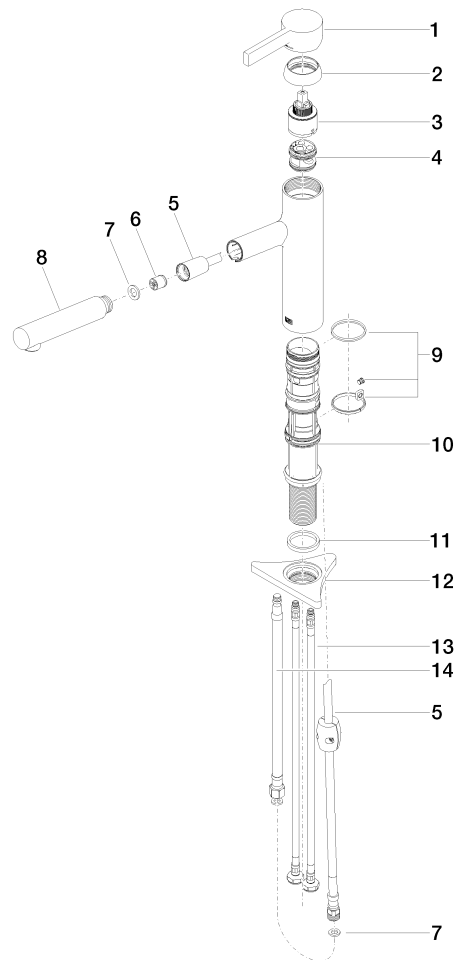

## DORNBACHT LYV Single-lever mixer Pull-out - Chrome

---

33 845 110

- 237mm projection
- pivotable spout 120°
- air-enriched flow and spray flow
- fabric braided hose 1500 mm
- max. flow 8.8 l/min at 3 bar flow pressure

Intrinsic protection against back flow.

	Chrome	33 845 110-00
	Soft Black	33 845 110-69
	Brushed Nickel	33 845 110-70

**DORNBRAUCH LJV Single-lever mixer Pull-out - Chrome**

33 845 110

**Flow rate chart**

## DORNBRAUCHT LYV Single-lever mixer Pull-out - Chrome

33 845 110

Parts for other finishes can be found here: [Soft Black](#)

### Spare parts list

No.	Item Number	Name	Quantity used	Delivery time
1	90 20 81 001 00-00	handle	1	2
2	90 28 30 010 00-00	cover	1	2
3	90 15 05 067 00 90	cartridge	1	2
4	90 18 40 227 00 90	insert	1	2
5	90 30 02 101 00 90	hose	1	2
6	90 23 01 051 00 90	flow reducer	1	2
7	90 14 05 081 00 90	seal	1	2
8	90 12 11 180 00-00	shower	1	2
9	90 14 15 062 00 90	gasket kit	1	2
10	90 30 01 211 00 90	shaft	1	2
11	90 14 05 080 00 90	seal	1	2
12	90 23 10 003 00 90	fixing set	1	2
13	04 30 04 100 00 90	hose	2	2
14	90 30 04 110 00 90	hose	1	2