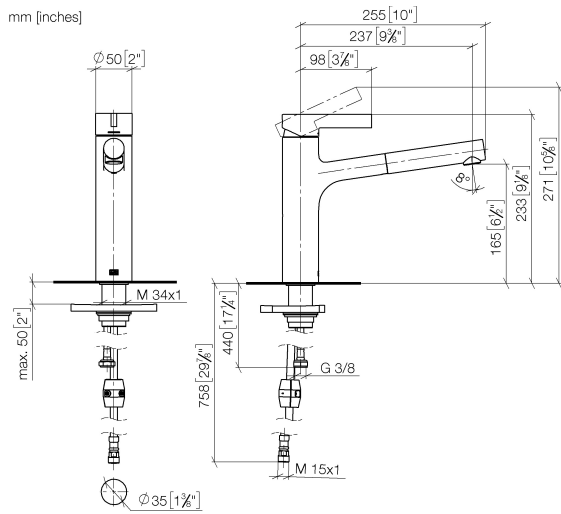

## DORNBACHT LYV Single-lever mixer Pull-out - Chrome

---

33 845 110

- 237mm projection
- pivotable spout 120°
- air-enriched flow and spray flow
- fabric braided hose 1500 mm
- max. flow 8.8 l/min at 3 bar flow pressure

Intrinsic protection against back flow.

	Chrome	33 845 110-00
	Soft Black	33 845 110-69
	Brushed Nickel	33 845 110-70

**DORNBRAUCH LJV Single-lever mixer Pull-out - Chrome**

33 845 110

**Flow rate chart**

## DORNBRAUCHT LYV Single-lever mixer Pull-out - Chrome

33 845 110

Parts for other finishes can be found here: [Soft Black](#)

### Spare parts list

No.	Item Number	Name	Quantity used	Delivery time
1	90 20 81 001 00-00	handle	1	2
2	90 28 30 010 00-00	cover	1	2
3	90 15 05 067 00 90	cartridge	1	2
4	90 18 40 227 00 90	insert	1	2
5	90 30 02 101 00 90	hose	1	2
6	90 23 01 051 00 90	flow reducer	1	2
7	90 14 05 081 00 90	seal	1	2
8	90 12 11 180 00-00	shower	1	2
9	90 14 15 062 00 90	gasket kit	1	2
10	90 30 01 211 00 90	shaft	1	2
11	90 14 05 080 00 90	seal	1	2
12	90 23 10 003 00 90	fixing set	1	2
13	04 30 04 100 00 90	hose	2	2
14	90 30 04 110 00 90	hose	1	2