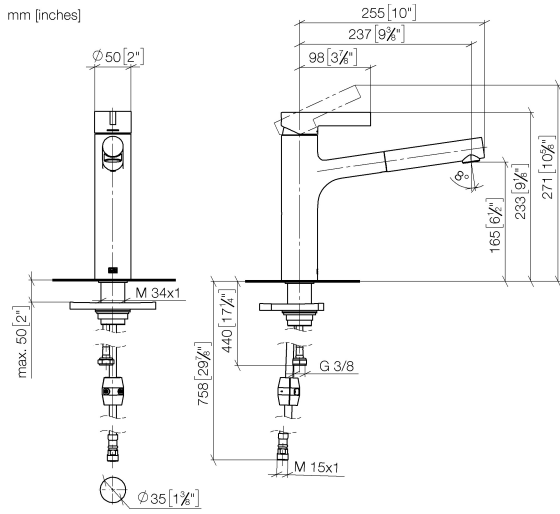

DORNBACHT LYV Single-lever mixer Pull-out - Soft Black

33 845 110

- 237mm projection
- pivotable spout 120°
- air-enriched flow and spray flow
- fabric braided hose 1500 mm
- max. flow 8.8 l/min at 3 bar flow pressure

Intrinsic protection against back flow.

	Soft Black	33 845 110-69
	Chrome	33 845 110-00
	Brushed Nickel	33 845 110-70

DORNBRACHT LYV Single-lever mixer Pull-out - Soft Black

33 845 110

Flow rate chart

Codes & Standards

DIN 4109

EN 1717

EN 817

ISO 3822

Ü-Zeichen

XP P 41-280

DORNBACHT LYV Single-lever mixer Pull-out - Soft Black

33 845 110

33 845 110

Spare parts list

No.	Item Number	Name	Quantity used	Delivery time
	90 20 81 001 00-69	handle	15	2