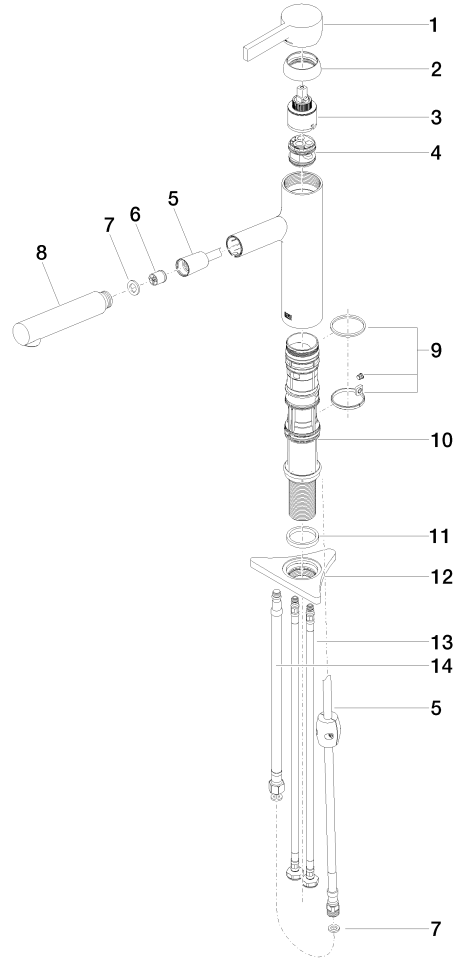

DORNBACHT LYV Single-lever mixer Pull-out - Soft Black

33 845 110

- 237mm projection
- pivotable spout 120°
- air-enriched flow and spray flow
- fabric braided hose 1500 mm
- max. flow 8.8 l/min at 3 bar flow pressure

Intrinsic protection against back flow.

	Soft Black	33 845 110-69
	Chrome	33 845 110-00
	Brushed Nickel	33 845 110-70

DORNBRACHT LYV Single-lever mixer Pull-out - Soft Black

33 845 110

Flow rate chart

Codes & Standards

Certificates

Belgaqua_23-012-2 AbP_10

ACS_23 ACC NY

DVGW_DW-
6506DN0

DORNBACHT LYV Single-lever mixer Pull-out - Soft Black

33 845 110

Parts for other finishes can be found here: [Chrome](#)

DORNBACHT LYV Single-lever mixer Pull-out - Soft Black

33 845 110

Spare parts list

No.	Item Number	Name	Quantity used	Delivery time
	90 20 81 001 00-69	handle	15	2