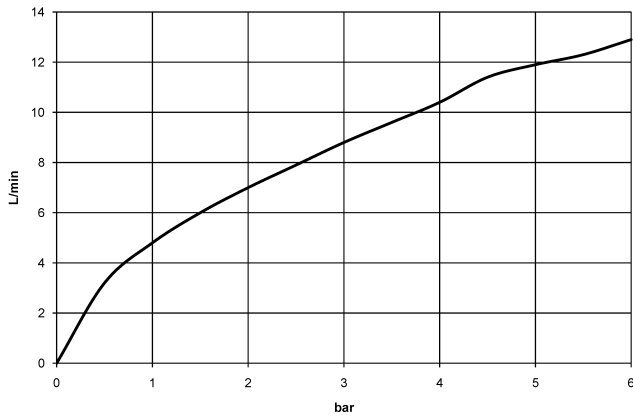

DORNBACHT LYV Single-lever mixer Pull-out - Soft Black

33 845 110

- 237mm projection
- pivotable spout 120°
- air-enriched flow and spray flow
- fabric braided hose 1500 mm
- max. flow 8.8 l/min at 3 bar flow pressure

Intrinsic protection against back flow.

	Soft Black	33 845 110-69
	Chrome	33 845 110-00
	Brushed Nickel	33 845 110-70

DORNBRACHT LYV Single-lever mixer Pull-out - Soft Black

33 845 110

Flow rate chart

Codes & Standards