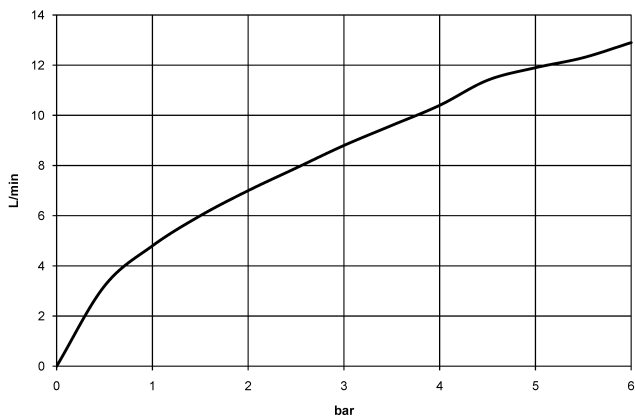

## DORNBACHT LYV Single-lever mixer Pull-out - Brushed Nickel

---

33 845 110

- 237mm projection
- pivotable spout 120°
- air-enriched flow and spray flow
- fabric braided hose 1500 mm
- max. flow 8.8 l/min at 3 bar flow pressure

### Flow rate chart