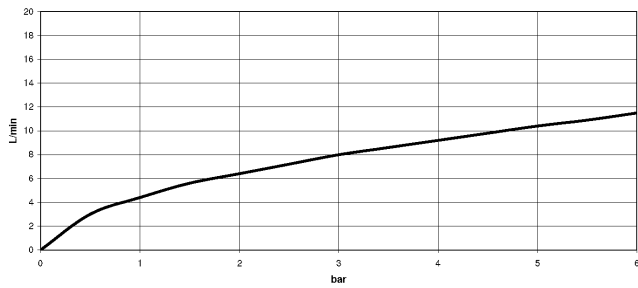

Flow rate chart

Codes & Standards

DIN 4109

EN 1717

ISO 3822

Ü-Zeichen