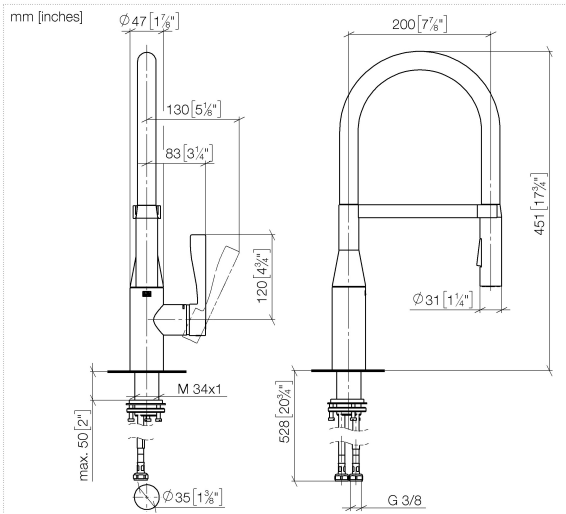

33 865 895

Flow rate chart

Codes & Standards

DIN 4109

EN 1717

ISO 3822

Ü-Zeichen