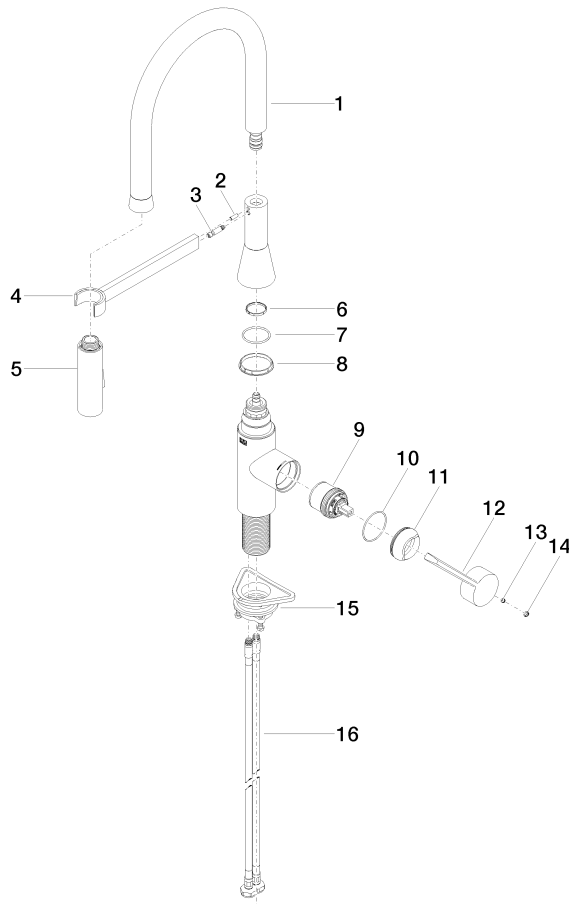

### Certificates

---

LGA\_29

Belgaqua\_21-027-2

33 865 895

Product version up to 5/19/2021

Product version from 5/19/2021 to 5/20/2021

**Product version from 5/20/2021**

#### **Product version from 5/20/2021**

No.	Item Number	Name	Quantity used	Delivery time
	90 30 02 100 00-06	hose	17	10