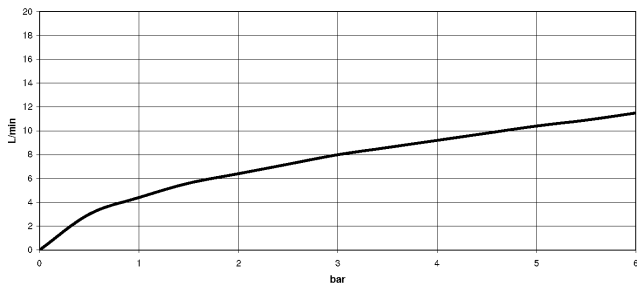

33 865 895

- 200mm projection
- Flexible silicone hose with large operating range of up to 350 mm
- pivotable spout 360°
- Optional swivel limiter available with swivel limiter set 12 821 970 90
- This product can help a building meet the requirements of Green Building Rating Systems, e.g. LEED®, BREEAM®, DGNB
- air-enriched flow and spray flow
- height of mixer 451 mm
- height up to aerator 119 mm
- hole diameter 35 mm
- sprayface with anti-scaling system
- max. flow 9.5 l/min at 3 bar flow pressure
- lead-free

33 865 895

**Flow rate chart**

33 865 895

Product version from 5/20/2021

33 865 895