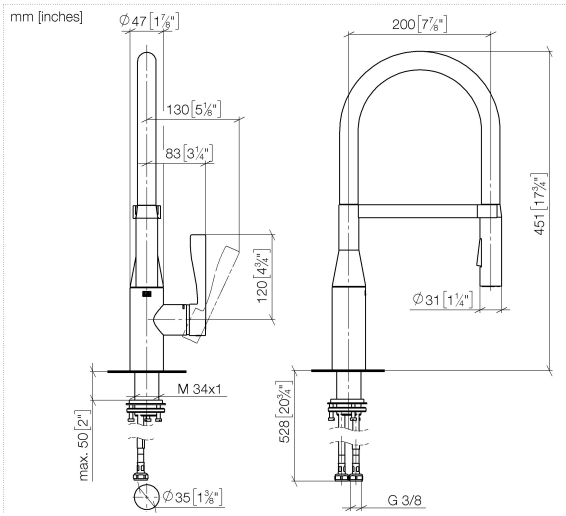

33 865 895

- 200mm projection
- Flexible silicone hose with large operating range of up to 350 mm
- pivotable spout 360°
- Optional swivel limiter available with swivel limiter set 12 821 970 90
- This product can help a building meet the requirements of Green Building Rating Systems, e.g. LEED®, BREEAM®, DGNB
- air-enriched flow and spray flow
- height of mixer 451 mm
- height up to aerator 119 mm
- hole diameter 35 mm
- sprayface with anti-scaling system
- max. flow 9.5 l/min at 3 bar flow pressure
- lead-free

**Recommended miscellaneous**

**Swivel limitation set -** 12 821 970 90

**Recommended miscellaneous**

**Dispenser without rosette - Durabron (23kt Gold)** 82 424 970-09

**Recommended miscellaneous**

**Strainer waste with control handle - Durabron (23kt Gold)** 10 712 970-09

33 865 895

**Flow rate chart**

33 865 895

Product version from 5/20/2021

33 865 895