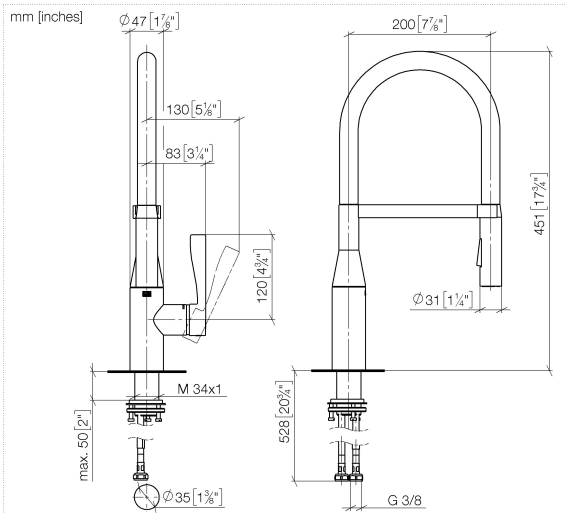

33 865 895

- 200mm projection
- Flexible silicone hose with large operating range of up to 350 mm
- pivotable spout 360°
- Optional swivel limiter available with swivel limiter set 12 821 970 90
- This product can help a building meet the requirements of Green Building Rating Systems, e.g. LEED®, BREEAM®, DGNB
- air-enriched flow and spray flow
- height of mixer 451 mm
- height up to aerator 119 mm
- hole diameter 35 mm
- sprayface with anti-scaling system
- max. flow 9.5 l/min at 3 bar flow pressure
- lead-free

Recommended miscellaneous

Swivel limitation set - 12 821 970 90

Recommended miscellaneous

Dispenser without rosette - Dark Chrome 82 424 970-19

Recommended miscellaneous

Strainer waste with control handle - Dark Chrome 10 712 970-19

33 865 895

Flow rate chart

33 865 895

SYNC Profi single-lever mixer - Dark Chrome

SYNC

33 865 895

Spare parts list