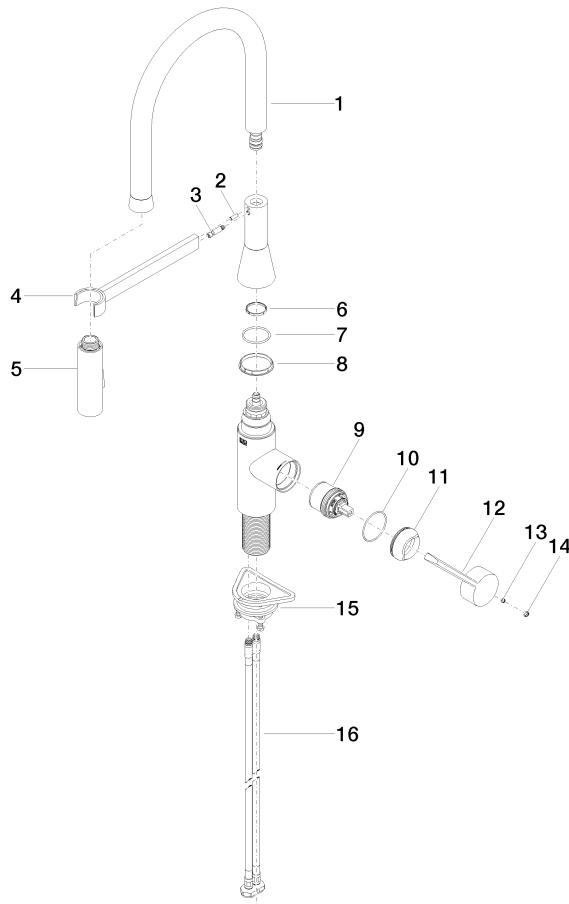

33 865 895

Product version up to 5/19/2021

Product version from 5/19/2021 to 5/20/2021

Product version from 5/20/2021