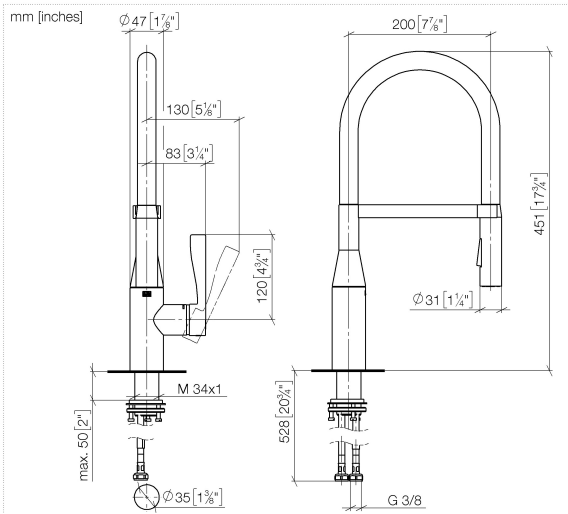

33 865 895

Flow rate chart

Codes & Standards

DIN 4109

EN 1717

ISO 3822

Ü-Zeichen