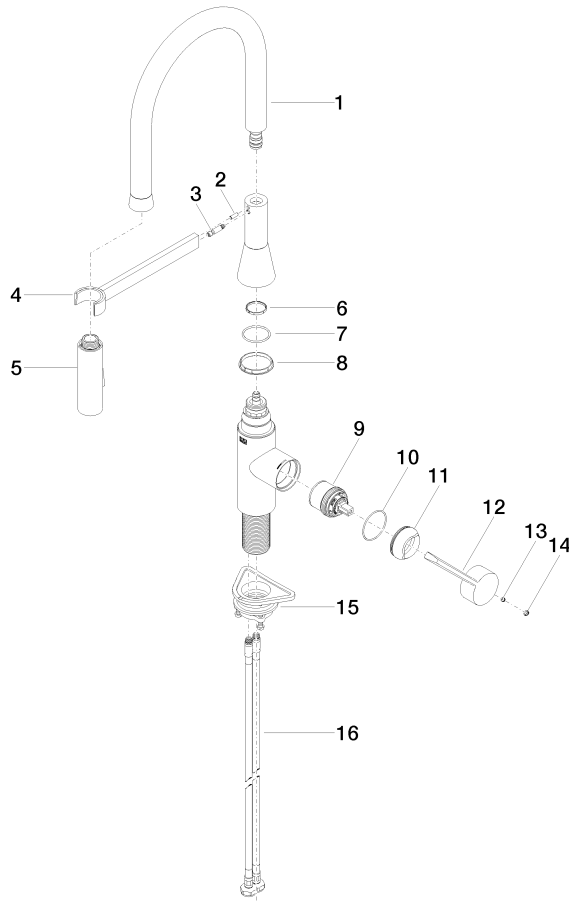

33 865 895

- 200mm projection
- Flexible silicone hose with large operating range of up to 350 mm
- pivotable spout 360°
- Optional swivel limiter available with swivel limiter set 12 821 970 90
- This product can help a building meet the requirements of Green Building Rating Systems, e.g. LEED®, BREEAM®, DGNB
- air-enriched flow and spray flow
- height of mixer 451 mm
- height up to aerator 119 mm
- hole diameter 35 mm
- sprayface with anti-scaling system
- max. flow 9.5 l/min at 3 bar flow pressure
- lead-free

Recommended miscellaneous

	Strainer waste with control handle - Brushed Champagne (22kt Gold)	10 712 970-46
---	---	---------------

33 865 895

Flow rate chart

33 865 895

Product version from 5/20/2021

SYNC Profi single-lever mixer - Brushed Champagne (22kt Gold)

SYNC

33 865 895

Spare parts list

Product version from 5/20/2021