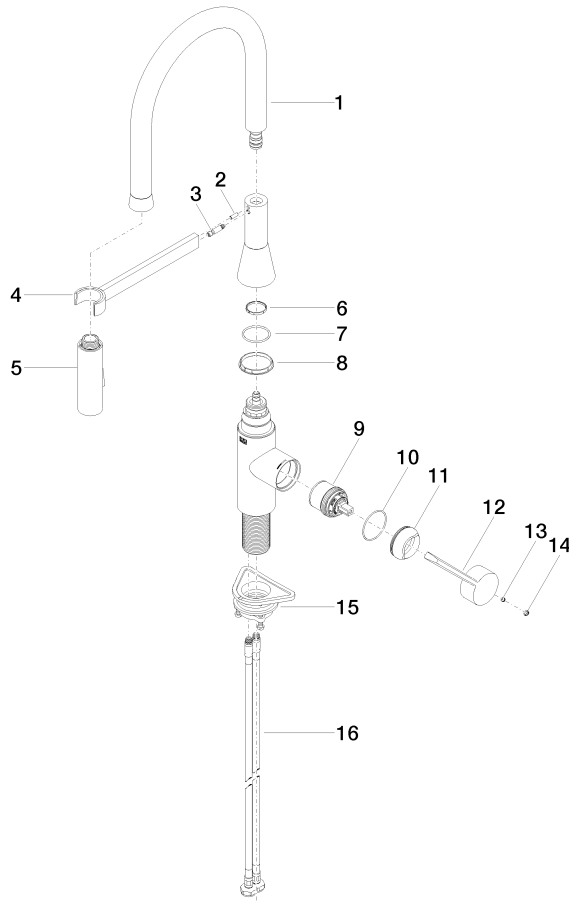

33 865 895

- 200mm projection
- Flexible silicone hose with large operating range of up to 350 mm
- pivotable spout 360°
- Optional swivel limiter available with swivel limiter set 12 821 970 90
- This product can help a building meet the requirements of Green Building Rating Systems, e.g. LEED®, BREEAM®, DGNB
- air-enriched flow and spray flow
- height of mixer 451 mm
- height up to aerator 119 mm
- hole diameter 35 mm
- sprayface with anti-scaling system
- max. flow 9.5 l/min at 3 bar flow pressure
- lead-free

33 865 895

Flow rate chart

33 865 895

Product version from 5/20/2021

SYNC Profi single-lever mixer - Champagne (22kt Gold)

SYNC

33 865 895

Spare parts list