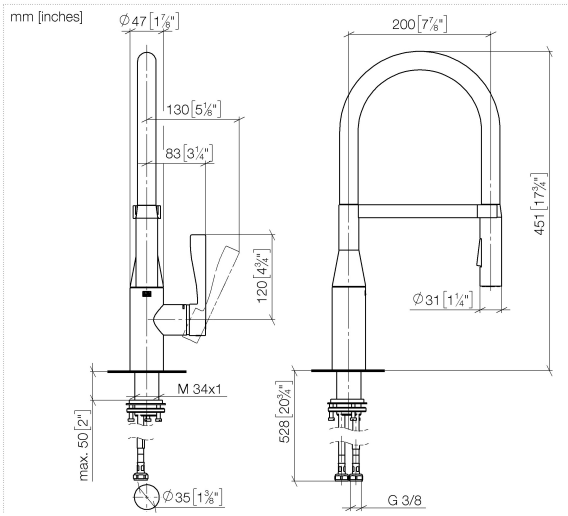

33 865 895

- 200mm projection
- Flexible silicone hose with large operating range of up to 350 mm
- pivotable spout 360°
- Optional swivel limiter available with swivel limiter set 12 821 970 90
- This product can help a building meet the requirements of Green Building Rating Systems, e.g. LEED®, BREEAM®, DGNB
- air-enriched flow and spray flow
- height of mixer 451 mm
- height up to aerator 119 mm
- hole diameter 35 mm
- sprayface with anti-scaling system
- max. flow 9.5 l/min at 3 bar flow pressure
- lead-free

Recommended miscellaneous

Swivel limitation set - 12 821 970 90

Recommended miscellaneous

Dispenser without rosette - Champagne (22kt Gold) 82 424 970-47

Recommended miscellaneous

Strainer waste with control handle - Champagne (22kt Gold) 10 712 970-47

33 865 895

Flow rate chart

33 865 895

Product version from 5/20/2021

SYNC Profi single-lever mixer - Champagne (22kt Gold)

SYNC

33 865 895

Spare parts list