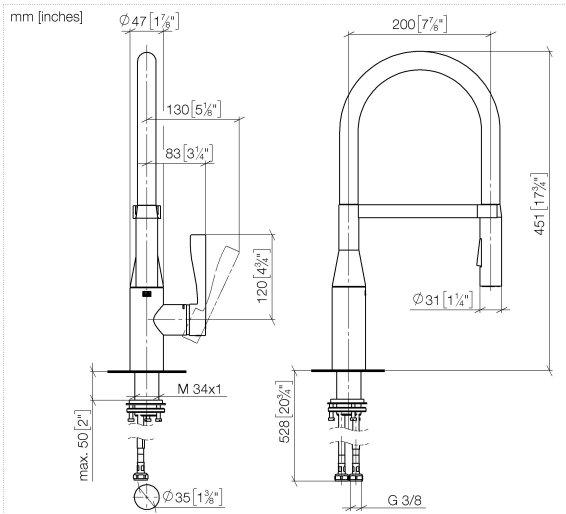

SYNC Profi single-lever mixer - Brushed Chrome

SYNC

33 865 895

- 200mm projection
- Flexible silicone hose with large operating range of up to 350 mm
- pivotable spout 360°
- Optional swivel limiter available with swivel limiter set 12 821 970 90
- This product can help a building meet the requirements of Green Building Rating Systems, e.g. LEED®, BREEAM®, DGNB
- air-enriched flow and spray flow
- height of mixer 451 mm
- height up to aerator 119 mm
- hole diameter 35 mm
- sprayface with anti-scaling system
- max. flow 9.5 l/min at 3 bar flow pressure
- lead-free

Recommended miscellaneous

Swivel limitation set - 12 821 970 90

Recommended miscellaneous

Dispenser without rosette - 82 424 970-93
Brushed Chrome

Recommended miscellaneous

Strainer waste with control handle 10 712 970-93
- Brushed Chrome

33 865 895

Flow rate chart

33 865 895

Product version from 5/20/2021

SYNC Profi single-lever mixer - Brushed Chrome

SYNC

33 865 895

Spare parts list