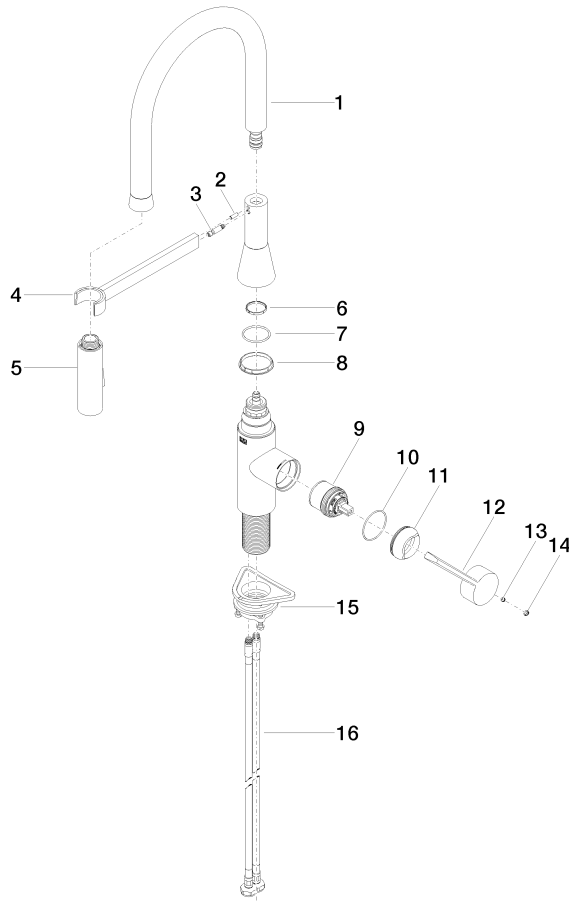

SYNC Profi single-lever mixer - Brushed Chrome

SYNC

33 865 895

- 200mm projection
- Flexible silicone hose with large operating range of up to 350 mm
- pivotable spout 360°
- Optional swivel limiter available with swivel limiter set 12 821 970 90
- This product can help a building meet the requirements of Green Building Rating Systems, e.g. LEED®, BREEAM®, DGNB
- air-enriched flow and spray flow
- height of mixer 451 mm
- height up to aerator 119 mm
- hole diameter 35 mm
- sprayface with anti-scaling system
- max. flow 9.5 l/min at 3 bar flow pressure
- lead-free

Recommended miscellaneous

Swivel limitation set - 12 821 970 90

Recommended miscellaneous

Dispenser without rosette - 82 424 970-93
Brushed Chrome

Recommended miscellaneous

Strainer waste with control handle 10 712 970-93
- Brushed Chrome

33 865 895

Flow rate chart

33 865 895

Product version from 5/20/2021

SYNC Profi single-lever mixer - Brushed Chrome

SYNC

33 865 895

Spare parts list