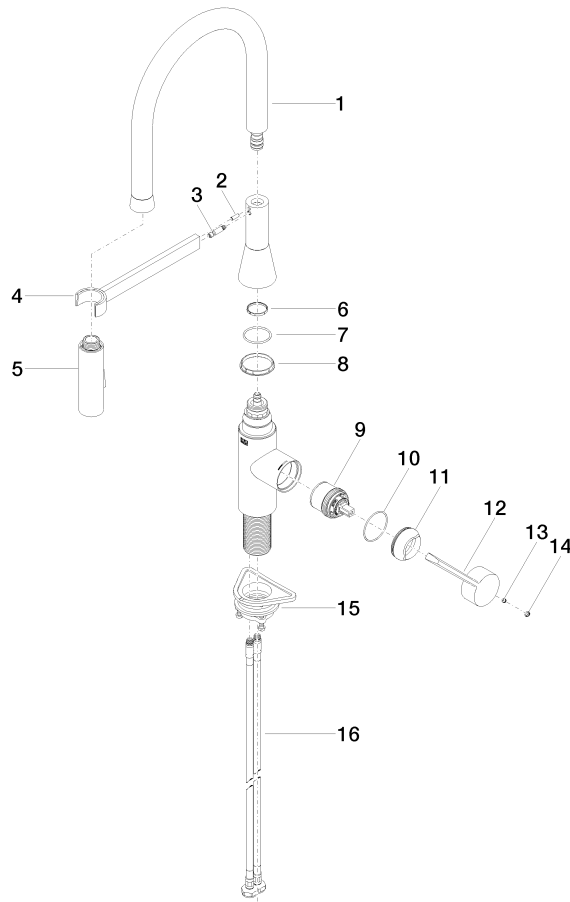

### Certificates

---

LGA\_29

Belgaqua\_21-027-2

33 865 895

Product version up to 5/19/2021

Product version from 5/19/2021 to 5/20/2021

**Product version from 5/20/2021**

### Product version from 5/20/2021

No.	Item Number	Name	Quantity used	Delivery time
	90 30 02 100 00-99	hose	17	30