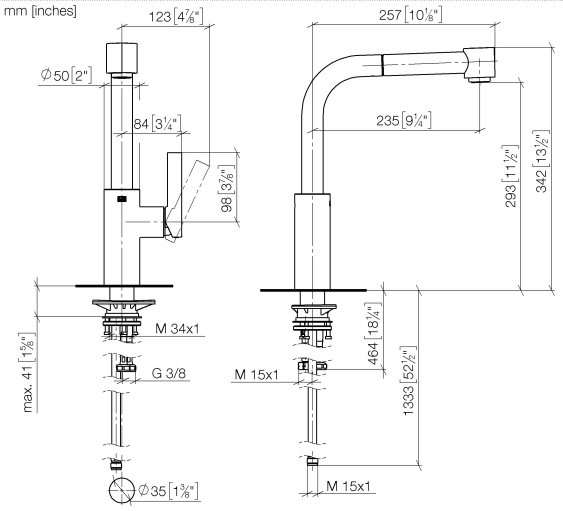

ELIO Single-lever mixer Pull-out with spray function - Brushed Durabron (23kt Gold)

ELIO

33 870 790

- 235mm projection
- pivotable spout 360°
- air-enriched flow and spray flow
- height of mixer 342 mm
- height up to aerator 292 mm
- hole diameter 35 mm
- fabric braided hose 1500 mm
- max. flow 8 l/min at 3 bar flow pressure
- lead-free
- This product can help a building meet the requirements of Green Building Rating Systems, e.g. LEED®, BREEAM®, DGNB

mm [inches]

Flow rate chart

Codes & Standards

DIN 4109

EN 1717

Executive Order
no. 1007

ISO 3822

Ü-Zeichen

ELIO Single-lever mixer Pull-out with spray function - Brushed Durabross (23kt Gold)

ELIO

33 870 790

Certificates

GDV_0400

Belgaqua_21-379-2 LGA_18

ELIO Single-lever mixer Pull-out with spray function - Brushed Durabronz (23kt Gold)

ELIO Single-lever mixer Pull-out with spray function - Brushed Durabross (23kt Gold)

ELIO

33 870 790

Spare parts list

Product version up to 12/31/2013

Product version from 12/31/2013 to 5/15/2020

Product version from 5/15/2020 to 5/5/2021