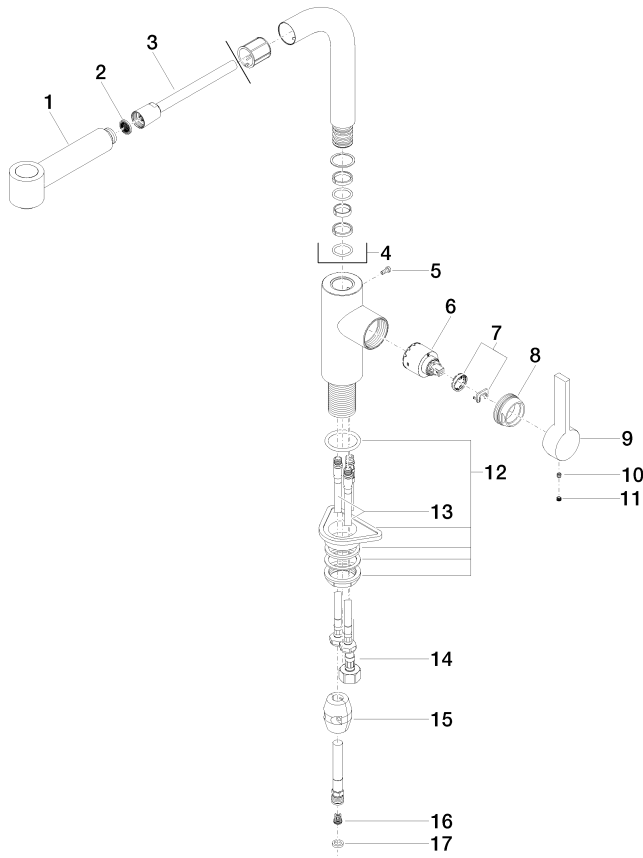

ELIO Single-lever mixer Pull-out with spray function - Brushed Durabron (23kt Gold)

ELIO

33 870 790

- 235mm projection
- pivotable spout 360°
- air-enriched flow and spray flow
- height of mixer 342 mm
- height up to aerator 292 mm
- hole diameter 35 mm
- fabric braided hose 1500 mm
- max. flow 8 l/min at 3 bar flow pressure
- lead-free
- This product can help a building meet the requirements of Green Building Rating Systems, e.g. LEED®, BREEAM®, DGNB

ELIO

33 870 790

Product version up to 12/31/2013

Product version from 12/31/2013 to 5/15/2020

Product version from 5/15/2020 to 5/5/2021

Product version from 5/5/2021

Product version from 6/1/2022

Parts for other finishes can be found here: [Chrome](#)

ELIO Single-lever mixer Pull-out with spray function - Brushed Durabross (23kt Gold)

ELIO

33 870 790

Spare parts list

Product version up to 12/31/2013

Product version from 12/31/2013 to 5/15/2020

Product version from 5/15/2020 to 5/5/2021

Product version from 5/5/2021

Product version from 6/1/2022

No.	Item Number	Name	Quantity used	Delivery time
	90 12 11 098 00-28	shower	18	20