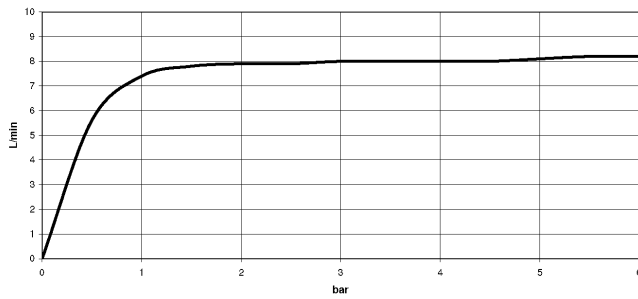

Flow rate chart

Codes & Standards

DIN 4109

EN 1717

Executive Order
no. 1007

ISO 3822

Ü-Zeichen