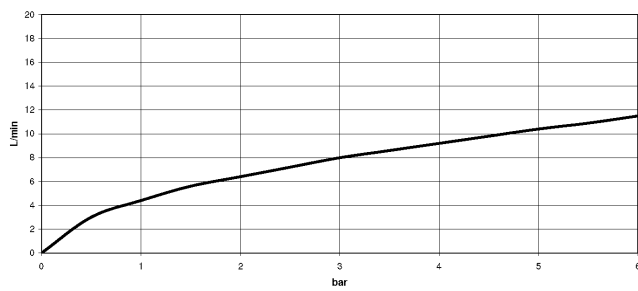

33 870 809

- 240mm projection
- pivotable spout 360°
- Optional swivel limiter available with swivel limiter set 12 823 970 90
- air-enriched flow and spray flow
- 1800 mm metal shower hose
- sprayface with anti-scaling system
- max. flow 8 l/min at 3 bar flow pressure
- lead-free
- This product can help a building meet the requirements of Green Building Rating Systems, e.g. LEED®, BREEAM®, DGNB

Recommended miscellaneous

Swivel limitation set -

12 823 970 90

Recommended miscellaneous

VAIA Dispenser with rosette - Chrome

82 434 809-00

33 870 809

Flow rate chart