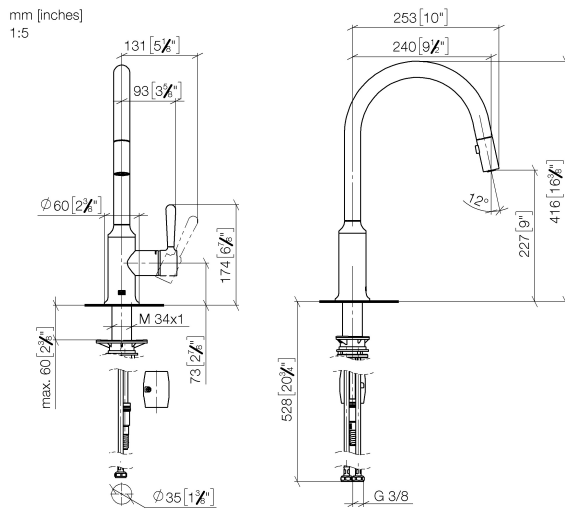

33 870 809

- 240mm projection
- pivotable spout 360°
- Optional swivel limiter available with swivel limiter set 12 823 970 90
- air-enriched flow and spray flow
- 1800 mm metal shower hose
- sprayface with anti-scaling system
- max. flow 8 l/min at 3 bar flow pressure
- lead-free
- This product can help a building meet the requirements of Green Building Rating Systems, e.g. LEED®, BREEAM®, DGNB

Recommended miscellaneous

Swivel limitation set -

12 823 970 90

Recommended miscellaneous

VAIA Dispenser with rosette - Chrome

82 434 809-00

33 870 809

Flow rate chart

Certificates

LGA\_28657.

Belgaqua\_24-005-  
27\_3.

33 870 809

Spare parts list

No.	Item Number	Name	Quantity used	Delivery time
1	90 28 22 397 00-00	spout	1	10
2	90 15 05 064 05 90	cartridge	1	2
3	09 14 10 190 90	seal	1	2
4	09 28 30 030-00	cover	1	10
5	90 20 80 052 00-00	handle	1	10
6	04 28 20 067 00 90	pipe	1	2
7	90 24 03 253 00 90	adaptor	1	2
8	04 30 02 120 00-00	hose	1	10
9	04 21 50 010 00 90	accessories	1	2
10	04 30 04 101 00 90	hose	2	2
11	04 30 11 040 00 90	fixing set	1	2
12	90 18 40 317 00-00	shower	1	10