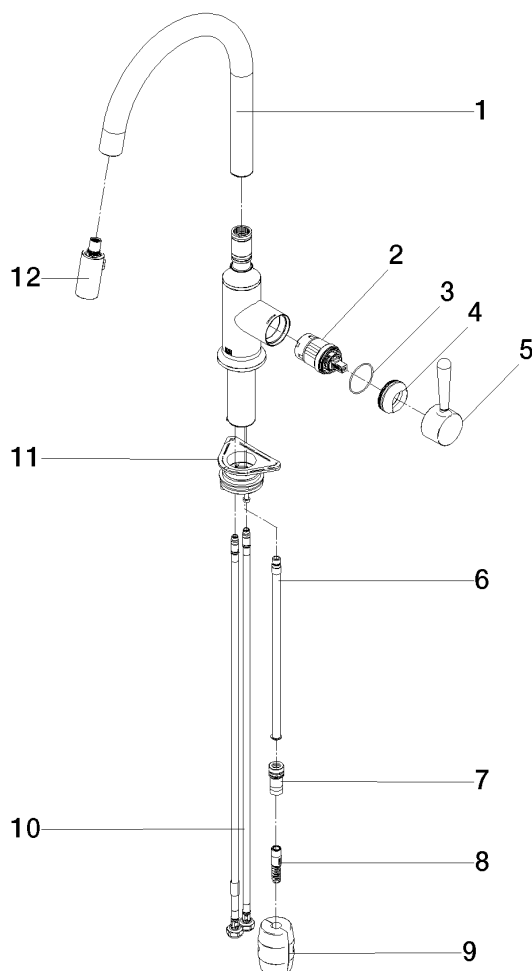

33 870 809

- 240mm projection
- pivotable spout 360°
- Optional swivel limiter available with swivel limiter set 12 823 970 90
- air-enriched flow and spray flow
- 1800 mm metal shower hose
- sprayface with anti-scaling system
- max. flow 8 l/min at 3 bar flow pressure
- lead-free
- This product can help a building meet the requirements of Green Building Rating Systems, e.g. LEED®, BREEAM®, DGNB

Recommended miscellaneous

Swivel limitation set -

12 823 970 90

Recommended miscellaneous

VAIA Dispenser with rosette - Chrome

82 434 809-00

33 870 809

Flow rate chart

Certificates

LGA\_28657.

Belgaqua\_24-005-  
27\_3.

33 870 809

Spare parts list

No.	Item Number	Name	Quantity used	Delivery time
1	90 28 22 397 00-00	spout	1	10
2	90 15 05 064 05 90	cartridge	1	2
3	09 14 10 190 90	seal	1	2
4	09 28 30 030-00	cover	1	10
5	90 20 80 052 00-00	handle	1	10
6	04 28 20 067 00 90	pipe	1	2
7	90 24 03 253 00 90	adaptor	1	2
8	04 30 02 120 00-00	hose	1	10
9	04 21 50 010 00 90	accessories	1	2
10	04 30 04 101 00 90	hose	2	2
11	04 30 11 040 00 90	fixing set	1	2
12	90 18 40 317 00-00	shower	1	10