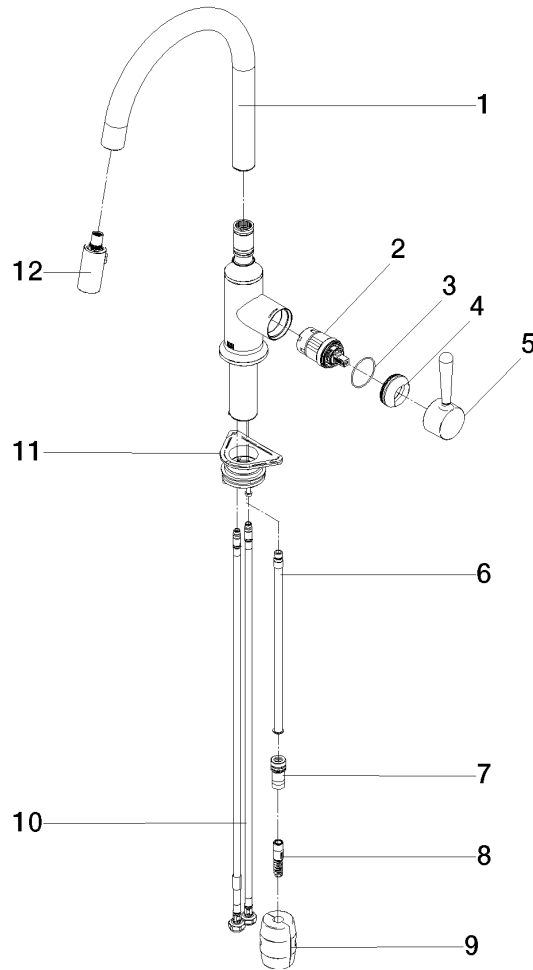

VAIA Single-lever mixer Pull-down with spray function - Brushed Bronze

33 870 809 Product version from 7/1/2023

- 240mm projection
- pivotable spout 360°
- Optional swivel limiter available with swivel limiter set 12 823 970 90
- air-enriched flow and spray flow
- 1800 mm metal shower hose
- sprayface with anti-scaling system
- max. flow 8 l/min at 3 bar flow pressure
- lead-free
- Flow modes can be changed while the water is running
- This product can help a building meet the requirements of Green Building Rating Systems, e.g. LEED®, BREEAM®, DGNB

Recommended miscellaneous

Swivel limitation set -

12 823 970 90

VAIA Single-lever mixer Pull-down with spray function - Brushed Bronze

33 870 809 Product version from 7/1/2023

Flow rate chart

Codes & Standards

Belgaqua_24-005-2

VAIA Single-lever mixer Pull-down with spray function - Brushed Bronze

33 870 809 Product version from 7/1/2023

Spare parts list

No.	Item Number	Name	Quantity used	Delivery time
1	90 28 22 397 00-42	spout	1	30
2	90 15 05 064 05 90	cartridge	1	2
3	09 14 10 190 90	seal	1	2
4	09 28 30 030-42	cover	1	60
5	90 20 80 052 00-42	handle	1	30
6	04 28 20 067 00 90	pipe	1	2
7	90 24 03 253 00 90	adaptor	1	2
8	04 30 02 120 00-85	hose	1	10
9	04 21 50 010 00 90	accessories	1	2
10	04 30 04 101 00 90	hose	2	2
11	04 30 11 040 00 90	fixing set	1	2
12	90 18 40 317 00-42	shower	1	30